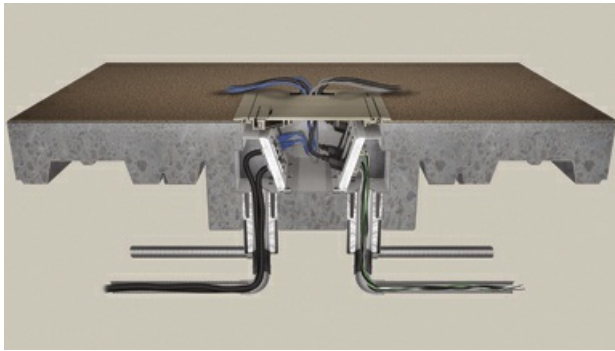

Wiremold
EFB6S-FC2222 Evolution Series 6-Gang Fire-Classified Floor Box
Part No. EFB6S-FC2222

6-Gang Fire Classified Floor Box. Pre-assembled installation ready Floor Box has been designed to be installed in above grade concrete floors while maintaining the fire classification of the floor. This box is classified to be used in 1-, 1 1/2-, 2-, or 3-hour fire rated floors. Designed to accept standard size wall plates. Box comes complete with all components needed for initial installation.

Features & Benefits

6-Gang Fire Classified Floor Box. Pre-assembled installation ready Floor Box has been designed to be installed in above grade concrete floors while maintaining the fire classification of the floor. This box is classified to be used in 1-, 1 1/2-, 2-, or 3-hour fire rated floors. Designed to accept standard size wall plates. Box comes complete with all components needed for initial installation.

Dimensions

Product Width US	17.25 in	Product Depth US	4.25 in
Product Length US	21.75 in	Cubic Capacity	32 cu in

Listing Agencies / 3rd Party Agencies

cULus ListingNumber	E2961	cULus Listed	Yes
---------------------	-------	--------------	-----