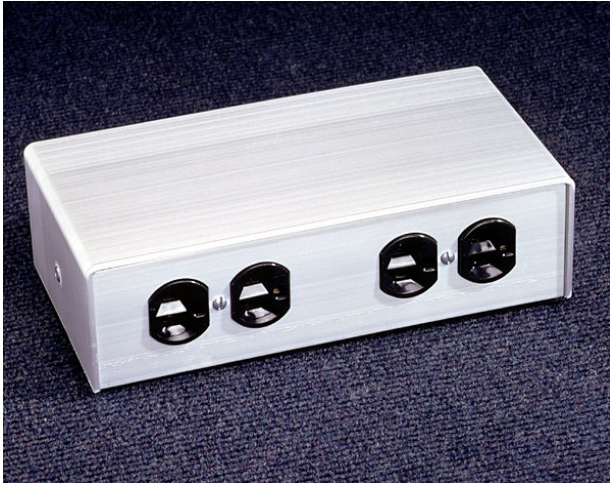

Wiremold
FIT Multi-Service Poke-Thru Device
 Part No. FIT

Pedestal Style Poke-Thru Devices from Legrand are an ideal solution for bringing large capacity power and communication services to workstations in an open space, above-grade floor environment. Every Pedestal Poke-Thru Device from Legrand comes with built-in TopGuard protection, an industry-leading design that meets and exceeds UL scrub water exclusion requirements for tile and carpet floors. Topguard protection prevents water, dirt, or debris from entering the power and communication compartments located below the floor, through the service head or floor fittings. All Pedestal Poke-Thru Devices from Legrand can be installed on tile, carpet, or wood covered floors. Each of these devices provides an excellent solution for both new or retrofit construction, with typical applications that include commercial office buildings, financial institutions, and government facilities.