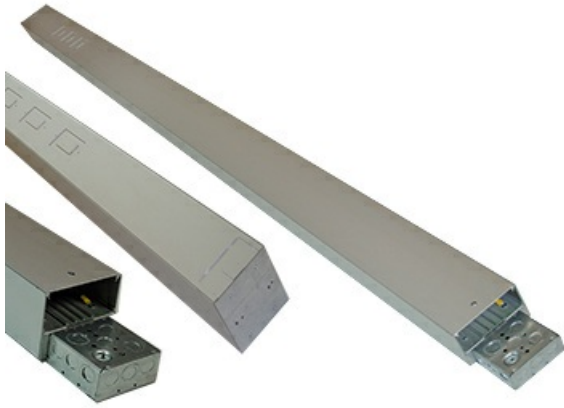

Wiremold
NP800 - Jumbo Power Poles
Part No. NP800C-15-2B

Two-compartment large capacity pole. Furnished unwired without outlets. Box ended with industry sized knockouts. Standard heights: 10' 2" (3.1m) (NP800C-10-2B), 12' 8" 3.9m) (NP800C-12-8B), 15' 2" (4.6m) (NP800C-15-2B)

Features & Benefits

Two-compartment large capacity pole. Furnished unwired without outlets. Box ended with industry sized knockouts. Standard heights: 10' 2" (3.1m) (NP800C-10-2B), 12' 8" 3.9m) (NP800C-12-8B), 15' 2" (4.6m) (NP800C-15-2B)

Specifications

General Info

Product Line	Wiremold	UPC Number	786776008326
Country Of Origin	United States	Standard	cULus Listed Multioutlet Assemblies: File E15191 E178348 Guide PVGT, Raceway Fittings: File E41751 Guide RJPR, Accessories: File E53857 Guide RVUR Meets Article 380 & 386 of NEC