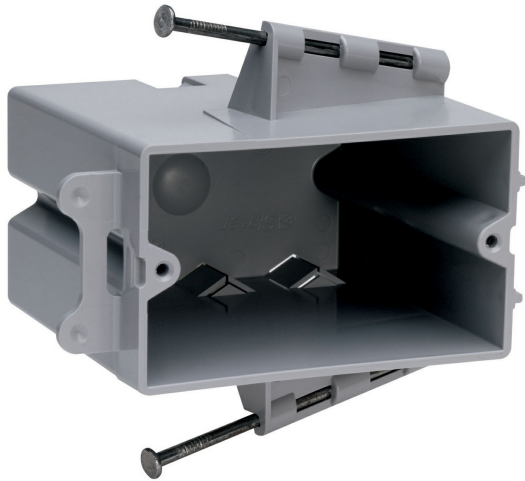

Pass and Seymour
Switch and Outlet Box
Part No. PH122R

Single-Gang, Switch and Outlet Box, Horizontal,captive Mounting Nails on Each End. 100 pack.

Features & Benefits

Durable, impact-resistant thermoplastic box.
Innovative extras that cut installation time.

Easy installation, rectangular cutout.

Specifications

General Info

Product Line	Pass & Seymour	Color	Gray
Country Of Origin	United States	Standard	Residential/Commercial

Dimensions

Cubic Capacity	22 cu in
----------------	----------