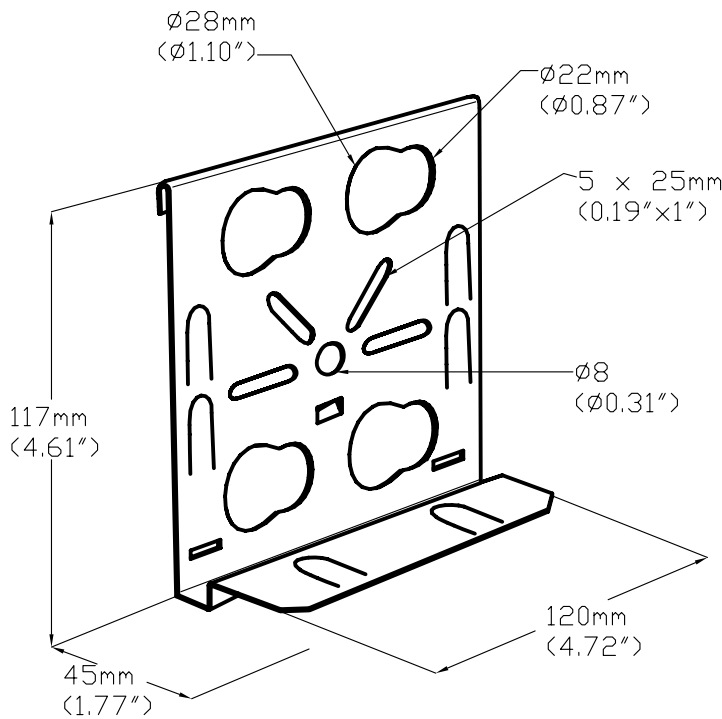

- SIZED FOR $\frac{1}{2}'' \times \frac{3}{4}''$ CONDUIT
- SUPPORTS UP TO 4 CONDUITS
- UNIVERSAL BOX SLOTS FIT ALL COMMON JUNCTION BOXES

lb

SBDA

0.221

PG

316L

BL

PE