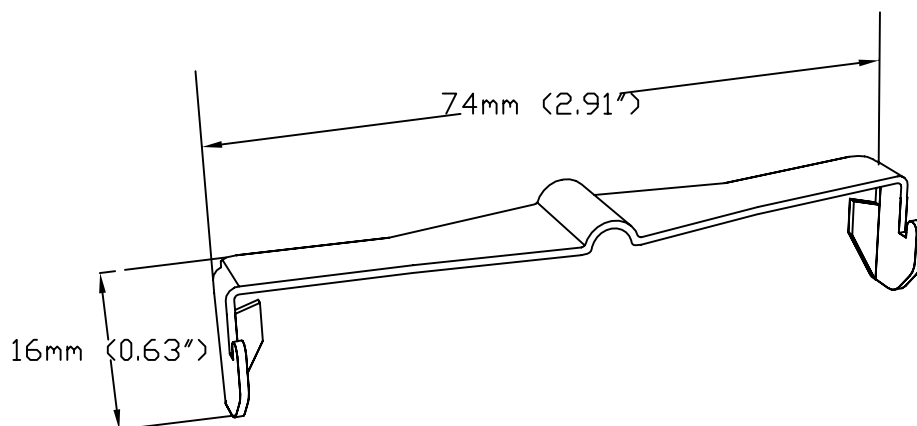

FS 41 FASTRUT CONNECTOR

CABLOFIL®

INNOVATORS IN CABLE MANAGEMENT

8319 State Route 4
Mascoutah IL 62258
Phone: 800-658-4641
618-566-3230
Fax: 618-566-3250
www.cablofil.com

TOP

ISOMETRIC

FRONT

SIDE

Use 2 clips with 12" or smaller tray. Use 3 clips with tray wider than 12"

lb

FS 41

0.660

DC

BL

PE