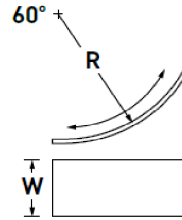

90VI/ 60VI/ 45 VI/ 30VI Covers for Vertical Inside Fittings

- **Material:** Aluminum Alloy 5052 - H32
- **Finish:** Plain
- **Width (W):** is width of tray" 6", 9", 12", 18", 24", 30", 36"

VERTICAL INSIDE ELBOW COVER CATALOG NUMBERING EXAMPLE:				
MATERIAL	← A - S F F - 90VI 24 - 12 →	WIDTH		
A			06 - 6"	
			09 - 9"	
			12 - 12"	
			18 - 18"	
			24 - 24"	
			30 - 30"	
			36 - 36"	
	COVER TYPE	FITTING CODE	RADIUS	
	SFF - Solid Flat Flanged	90VI	12 - 12"	
	LFF - Louvered Flat Flanged	60VI	24 - 24"	
	SPF - Solid Peaked Flanged	45VI	36 - 36"	
		30VI		