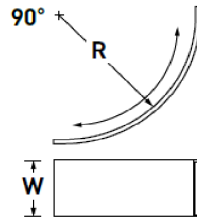

90VI/ 60VI/ 45 VI/ 30VI Covers for Vertical Inside Fittings

- **Material:** Aluminum Alloy 5052 - H32
- **Finish:** Plain
- **Width (W):** is width of tray" 6", 9", 12", 18", 24", 30", 36"

VERTICAL INSIDE ELBOW COVER CATALOG NUMBERING EXAMPLE:				
MATERIAL	← A - S F F - 90VI 24 - 12 →	WIDTH		
A			06 - 6"	
			09 - 9"	
			12 - 12"	
			18 - 18"	
			24 - 24"	
			30 - 30"	
			36 - 36"	
	COVER TYPE	FITTING CODE	RADIUS	
	SFF - Solid Flat Flanged	90VI	12 - 12"	
	LFF - Louvered Flat Flanged	60VI	24 - 24"	
	SPF - Solid Peaked Flanged	45VI	36 - 36"	
		30VI		