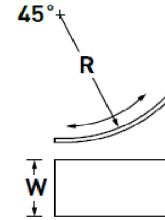

90VI/ 60VI/ 45 VI/ 30VI Covers for Vertical Inside Fittings

- **Material:** Aluminum Alloy 5052 - H32
- **Finish:** Plain
- **Width (W):** is width of tray" 6", 9", 12", 18", 24", 30", 36"

VERTICAL INSIDE ELBOW COVER CATALOG NUMBERING EXAMPLE:				
MATERIAL	← A - S F F - 90VI 24 - 12 →	WIDTH		
A			06 - 6"	
			09 - 9"	
			12 - 12"	
			18 - 18"	
			24 - 24"	
			30 - 30"	
			36 - 36"	
	COVER TYPE	FITTING CODE	RADIUS	
	SFF - Solid Flat Flanged	90VI	12 - 12"	
	LFF - Louvered Flat Flanged	60VI	24 - 24"	
	SPF - Solid Peaked Flanged	45VI	36 - 36"	
		30VI		