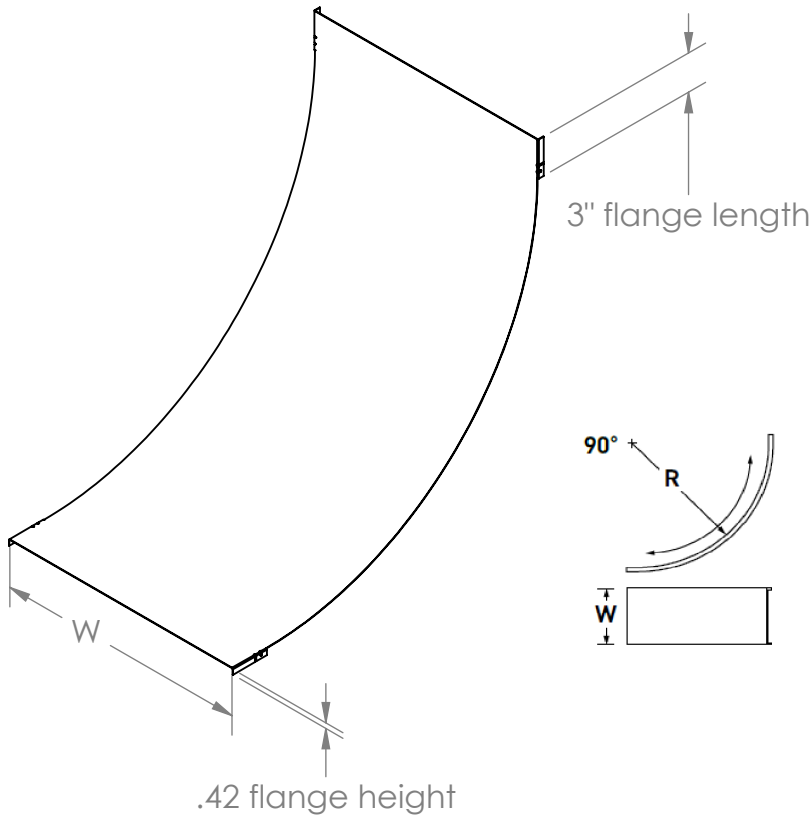

90VI/ 60VI/ 45 VI/ 30VI Covers for Vertical Inside Fittings

- **Material:** Aluminum Alloy 5052 - H32
- **Finish:** Plain
- **Width (W):** is width of tray" 6", 9", 12", 18", 24", 30", 36"

VERTICAL INSIDE ELBOW COVER CATALOG NUMBERING EXAMPLE:				
MATERIAL	← A - S F F - 90VI 24 - 12 →	WIDTH		
A			06 - 6"	
			09 - 9"	
			12 - 12"	
			18 - 18"	
			24 - 24"	
			30 - 30"	
			36 - 36"	
	COVER TYPE	FITTING CODE	RADIUS	
	SFF - Solid Flat Flanged	90VI	12 - 12"	
	LFF - Louvered Flat Flanged	60VI	24 - 24"	
	SPF - Solid Peaked Flanged	45VI	36 - 36"	
		30VI		