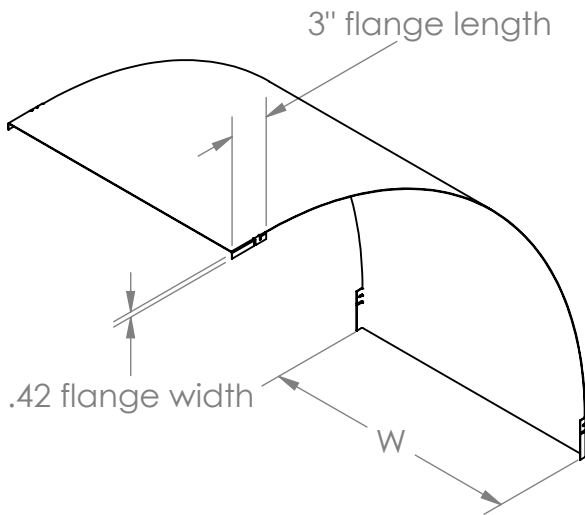

90VO/ 60VO/ 45 VO/ 30VO Covers for Vertical Outside Fittings

* R = Fitting Radius + Rail Height

- **Material:** Aluminum Alloy 5052 - H32
- **Finish:** Plain
- **Height (H):** is height of tray: 4", 5", 6", 7"
- **Width (W):** is width of tray: 6", 9", 12", 18", 24", 30", 36"

VERTICAL OUTSIDE ELBOW COVER CATALOG NUMBERING EXAMPLE:				
MATERIAL	A	SFF	90VO	24-12-4
				WIDTH
				RAIL HEIGHT
	COVER TYPE	FITTING CODE	RADIUS	
	SFF - Solid Flat Flanged	90VO	12 - 12"	06 - 6"
	LFF - Louvered Flat Flanged	60VO	24 - 24"	09 - 9"
	SPF - Solid Peaked Flanged	45VO	36 - 36"	12 - 12"
		30VO		18 - 18"
				24 - 24"
				30 - 30"
				36 - 36"