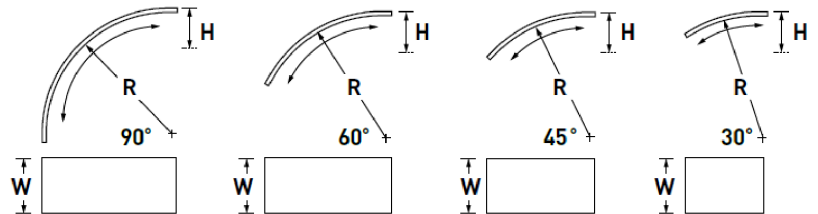

90VO/ 60VO/ 45 VO/ 30VO Covers for Vertical Outside Fittings

* R = Fitting Radius + Rail Height

- **Material:** Aluminum Alloy 5052 - H32
- **Finish:** Plain
- **Height (H):** is height of tray: 4", 5", 6", 7"
- **Width (W):** is width of tray: 6", 9", 12", 18", 24", 30", 36"

VERTICAL OUTSIDE ELBOW COVER CATALOG NUMBERING EXAMPLE:				
MATERIAL	A	SFF	90VO	24-12-4
				WIDTH
				RAIL HEIGHT
	COVER TYPE	FITTING CODE	RADIUS	
	SFF - Solid Flat Flanged	90VO	12 - 12"	06 - 6"
	LFF - Louvered Flat Flanged	60VO	24 - 24"	09 - 9"
	SPF - Solid Peaked Flanged	45VO	36 - 36"	12 - 12"
		30VO		18 - 18"
				24 - 24"
				30 - 30"
				36 - 36"