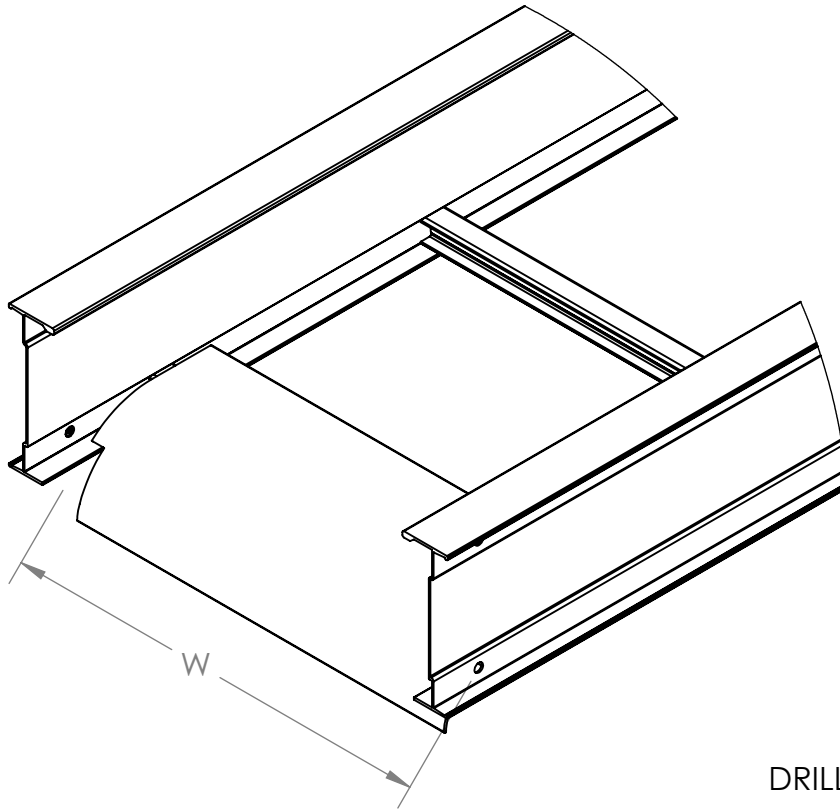

DO Drop Out Kit

- **Material:** Aluminum Alloy 6063 - T6
- **Finish:** Plain
- **Width (W):** Tray width: 6", 9", 12", 18", 24", 30", 36"
- Secure DO on rung as shown, rest notches on inside bottom siderail flange, secure using three self-drilling/tapping screws

PRODUCT CODE	FASTENER OPTIONS
DO	S6
CATALOG NUMBERING EXAMPLE:	
Material	W Fasteners
A - DO - 06 - S6	