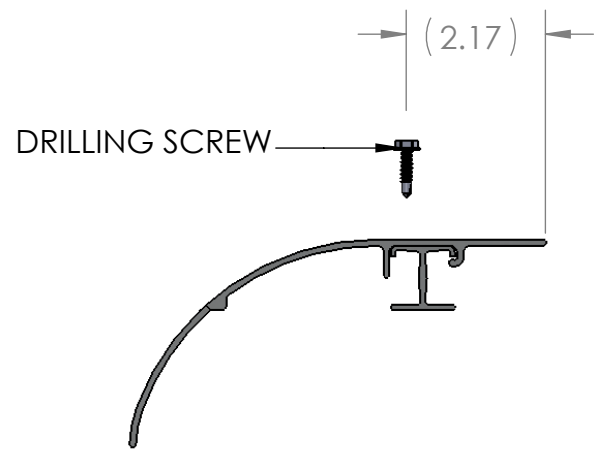

DO Drop Out Kit

- **Material:** Aluminum Alloy 6063 - T6
- **Finish:** Plain
- **Width (W):** Tray width: 6", 9", 12", 18", 24", 30", 36"
- Secure DO on rung as shown, rest notches on inside bottom siderail flange, secure using three self-drilling/tapping screws

PRODUCT CODE	FASTENER OPTIONS
DO	S6
CATALOG NUMBERING EXAMPLE:	
Material	W Fasteners
A - DO - 06 - S6	