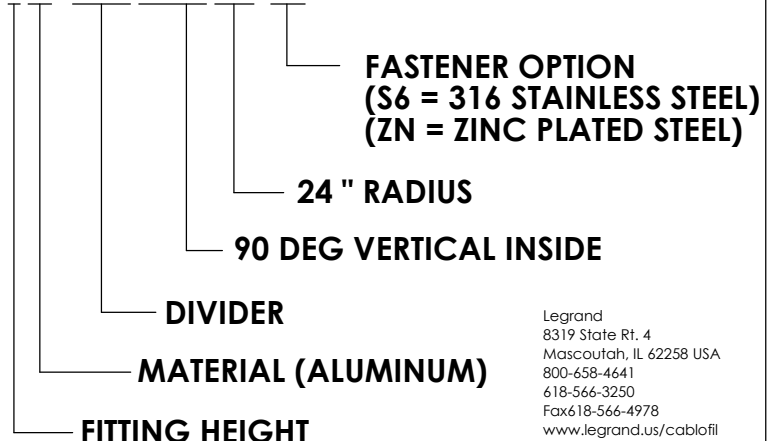

Legrand
8319 State Rt. 4
Mascoutah, IL 62258 USA
800-658-4641
618-566-3250
Fax 618-566-4978
www.legrand.us/cablofil