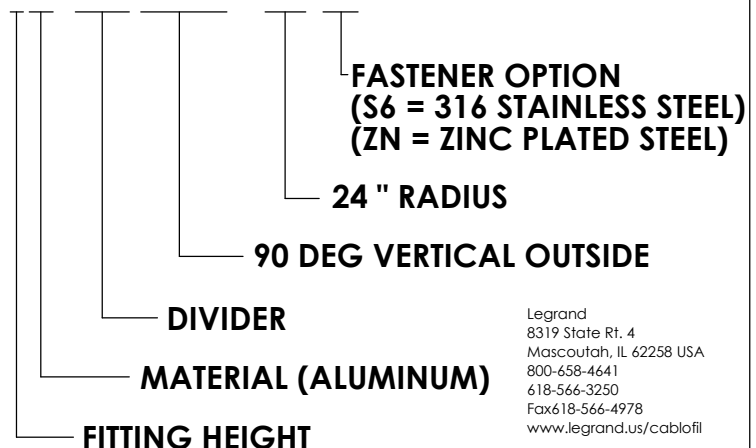

Legrand
8319 State Rt. 4
Mascoutah, IL 62258 USA
800-658-4641
618-566-3250
Fax: 618-566-4978
www.legrand.us/cablofil