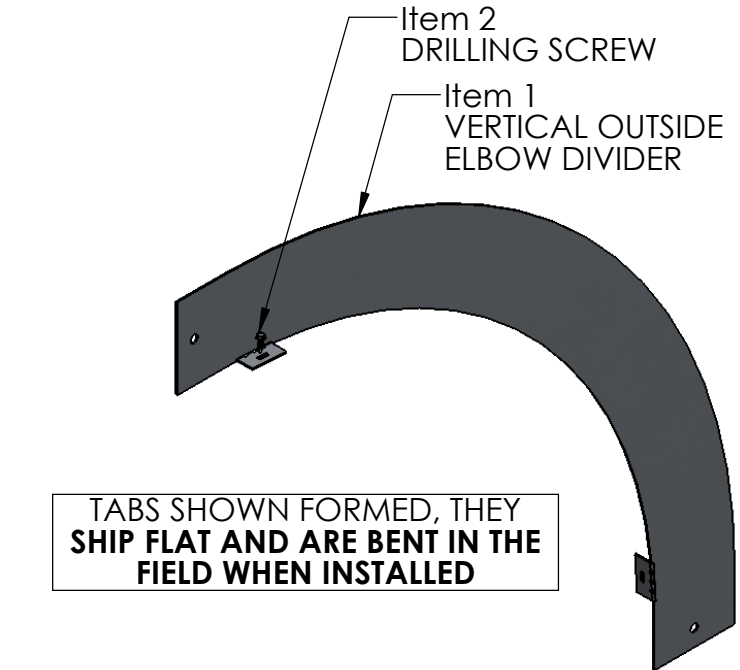

4A-DIV45VO-12-#	DIV4A45VO12	DS-8930-01-#
5A-DIV45VO-12-#	DIV5A45VO12	DS-8930-01-#
6A-DIV45VO-12-#	DIV6A45VO12	DS-8930-01-#
7A-DIV45VO-12-#	DIV7A45VO12	DS-8930-01-#
4A-DIV45VO-24-#	DIV4A45VO24	DS-8930-01-#
5A-DIV45VO-24-#	DIV5A45VO24	DS-8930-01-#
6A-DIV45VO-24-#	DIV6A45VO24	DS-8930-01-#
7A-DIV45VO-24-#	DIV7A45VO24	DS-8930-01-#
4A-DIV45VO-36-#	DIV4A45VO36	DS-8930-01-#
5A-DIV45VO-36-#	DIV5A45VO36	DS-8930-01-#
6A-DIV45VO-36-#	DIV6A45VO36	DS-8930-01-#
7A-DIV45VO-36-#	DIV7A45VO36	DS-8930-01-#

4A-DIV30VO-12-#	DIV4A30VO12	DS-8930-01-#
5A-DIV30VO-12-#	DIV5A30VO12	DS-8930-01-#
6A-DIV30VO-12-#	DIV6A30VO12	DS-8930-01-#
7A-DIV30VO-12-#	DIV7A30VO12	DS-8930-01-#
4A-DIV30VO-24-#	DIV4A30VO24	DS-8930-01-#
5A-DIV30VO-24-#	DIV5A30VO24	DS-8930-01-#
6A-DIV30VO-24-#	DIV6A30VO24	DS-8930-01-#
7A-DIV30VO-24-#	DIV7A30VO24	DS-8930-01-#
4A-DIV30VO-36-#	DIV4A30VO36	DS-8930-01-#
5A-DIV30VO-36-#	DIV5A30VO36	DS-8930-01-#
6A-DIV30VO-36-#	DIV6A30VO36	DS-8930-01-#
7A-DIV30VO-36-#	DIV7A30VO36	DS-8930-01-#

Material: Aluminium
Height: 4, 5, 6, & 7"

"Copyright LNA, Inc. Drawings are proprietary and may not be copied or otherwise duplicated or used without express written permission."

CABCS1185

- 6A-DIV90VO-24-S6 PART SHOWN
- EACH KIT INCLUDES 1 DIVIDER AND 2 DRILLING SCREWS

2	DRILLING SCREW STAINLESS STEEL
1	30, 45, 60, 90 DIVIDER VERTICAL OUTSIDE ELBOW FITTING
ITEM	DESCRIPTION

**SAMPLE PART NO.
6A-DIV90VO-24-S6**