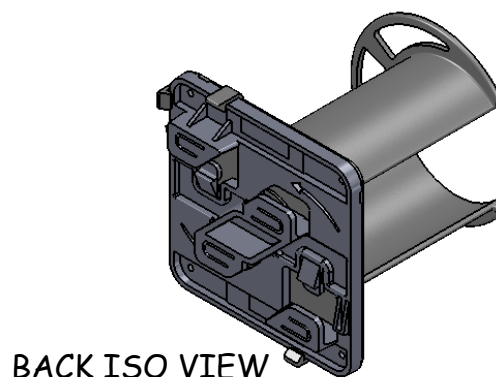

BACK ISO VIEW

Legrand
8319 State Rt. 4
Mascoutah, IL 62258 USA
800-658-4641
618-566-3250
Fax 618-566-4978
www.legrand.us/cablofil