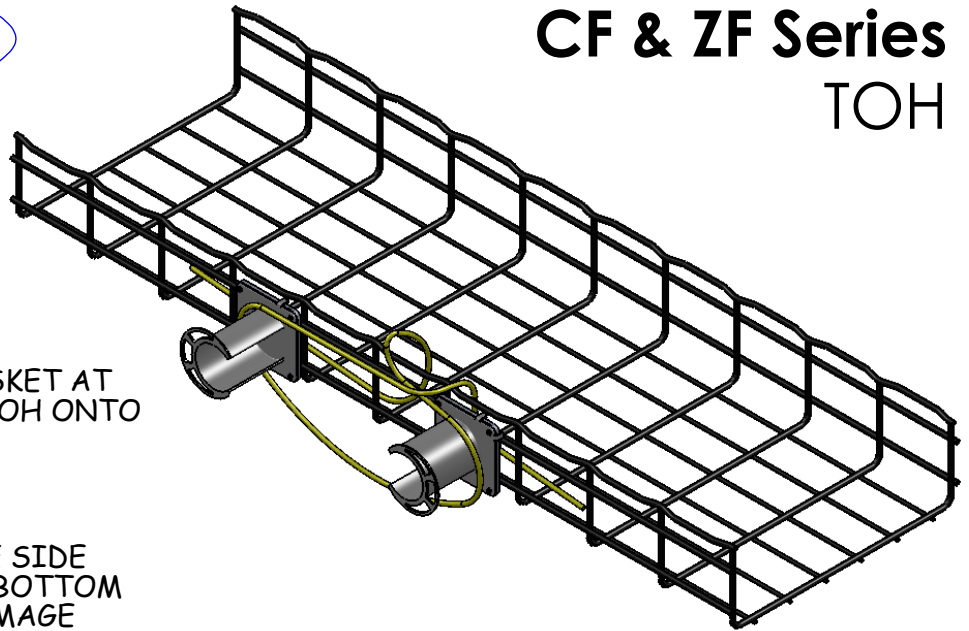

Cablofil Wire Mesh Accessory

CF & ZF Series TOH

NO HARDWARE REQUIRED

SIMPLY TWIST BASE ON WIRE BASKET AT DESIRED LOCATION, THEN SNAP TOH ONTO BASE (in proper orientation).

KIT CAN BE USED AS:

- A PAIR ON SIDE AS SHOWN
- AS A SINGLE SUPPORT ON THE SIDE
- OR TWO OR MORE PLACES ON BOTTOM SIDE OF WIRE BASKET. SEE IMAGE BELOW OF FOUR (4) TOH INSTALLED...

BOTTOM VIEW OF FOUR
FOTOH23KIT'S INSTALLED

KIT INCLUDES ONE EACH:
TOH (TWIST-ON HORN) & BASE.

Material: ABS

Length: 3"

Diameter: 2"

Color: ANSI 61 Gray

KIT includes 1 ea: TOH (HORN) &
TWIST-ON BASE)

"Copyright LNA, Inc. Drawings are proprietary and may not be copied or otherwise duplicated or used without express written permission."