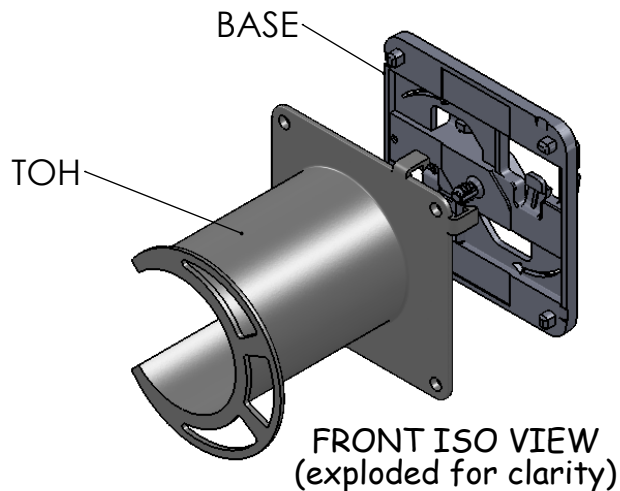

Cablofil Wire Mesh Accessory

CF & ZF Series TOH

NO HARDWARE REQUIRED

SIMPLY TWIST BASE ON WIRE BASKET AT DESIRED LOCATION, THEN SNAP TOH ONTO BASE (in proper orientation).

KIT CAN BE USED AS:

- A PAIR ON SIDE AS SHOWN
- AS A SINGLE SUPPORT ON THE SIDE
- OR TWO OR MORE PLACES ON BOTTOM SIDE OF WIRE BASKET. SEE IMAGE BELOW OF FOUR (4) TOH INSTALLED...

BOTTOM VIEW OF FOUR
FOTOH23KIT'S INSTALLED

KIT INCLUDES ONE EACH:
TOH (TWIST-ON HORN) & BASE.

Material: ABS

Length: 3"

Diameter: 2"

Color: ANSI 61 Gray

KIT includes 1 ea: TOH (HORN) &
TWIST-ON BASE)

"Copyright LNA, Inc. Drawings are proprietary and may not be copied or otherwise duplicated or used without express written permission."