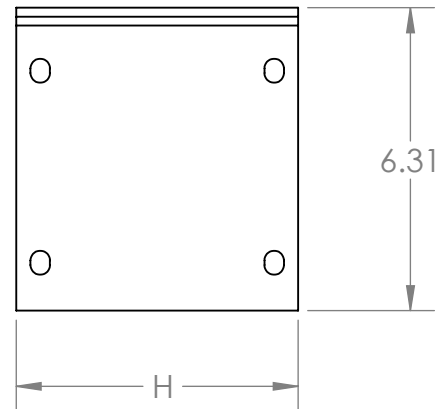

PW Ladder Cable Tray Connector Splice **VHSP** Vertical Hanger Splice KIT

- **Material:** Aluminum Alloy 5052 - H32
- **Finish:** Plain
- **Height (H):** is height of tray: 4", 5", 6", 7" (less 1/2")
- **Torque:** 19 - 25 ft-lbs
- Supports vertical tray using threaded rod (not shown)