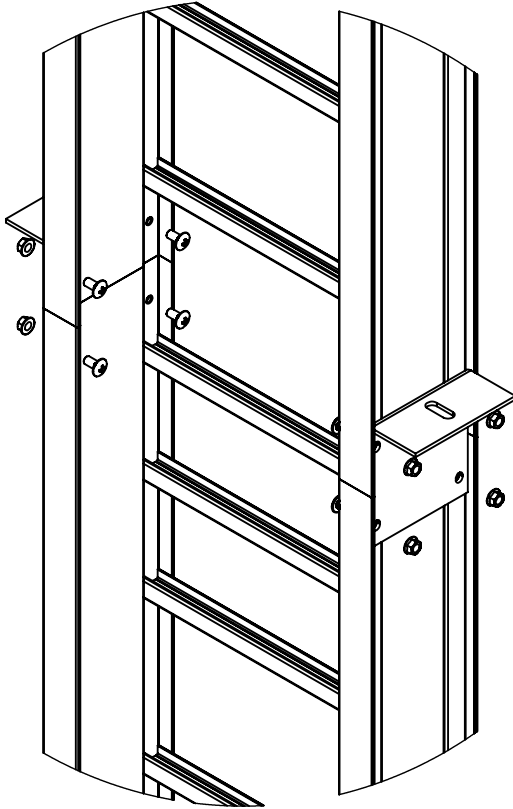

PW Ladder Cable Tray Connector Splice **VHSP** Vertical Hanger Splice KIT

- **Material:** Aluminum Alloy 5052 - H32
- **Finish:** Plain
- **Height (H):** is height of tray: 4", 5", 6", 7" (less 1/2")
- **Torque:** 19 - 25 ft-lbs
- Supports vertical tray using threaded rod (not shown)

PRODUCT CODE	FASTENER OPTIONS
VHSP	GE S6
CATALOG NUMBERING EXAMPLE:	
H / Material	Fasteners
4 A - VHSP	- G E

Legrand
 8319 State Route 4
 Mascoutah, IL 62258 USA
 800-658-4641
 618-566-3230
 Fax 618-566-3250
www.legrand.us/cablofil