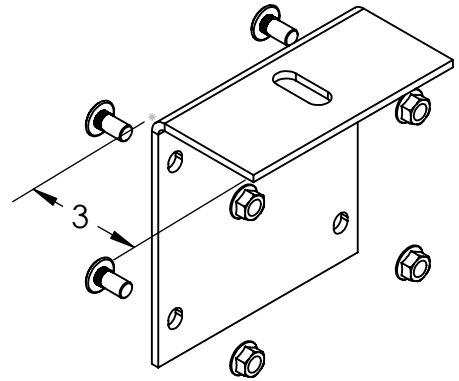

PW Ladder Cable Tray Connector Splice **VHSP** Vertical Hanger Splice KIT

- **Material:** Aluminum Alloy 5052 - H32
- **Finish:** Plain
- **Height (H):** is height of tray: 4", 5", 6", 7" (less 1/2")
- **Torque:** 19 - 25 ft-lbs
- Supports vertical tray using threaded rod (not shown)

PRODUCT CODE	FASTENER OPTIONS
VHSP	GE S6
CATALOG NUMBERING EXAMPLE:	
H / Material	Fasteners
4 A - VHSP	- G E

Legrand
 8319 State Route 4
 Mascoutah, IL 62258 USA
 800-658-4641
 618-566-3230
 Fax 618-566-3250
www.legrand.us/cablofil