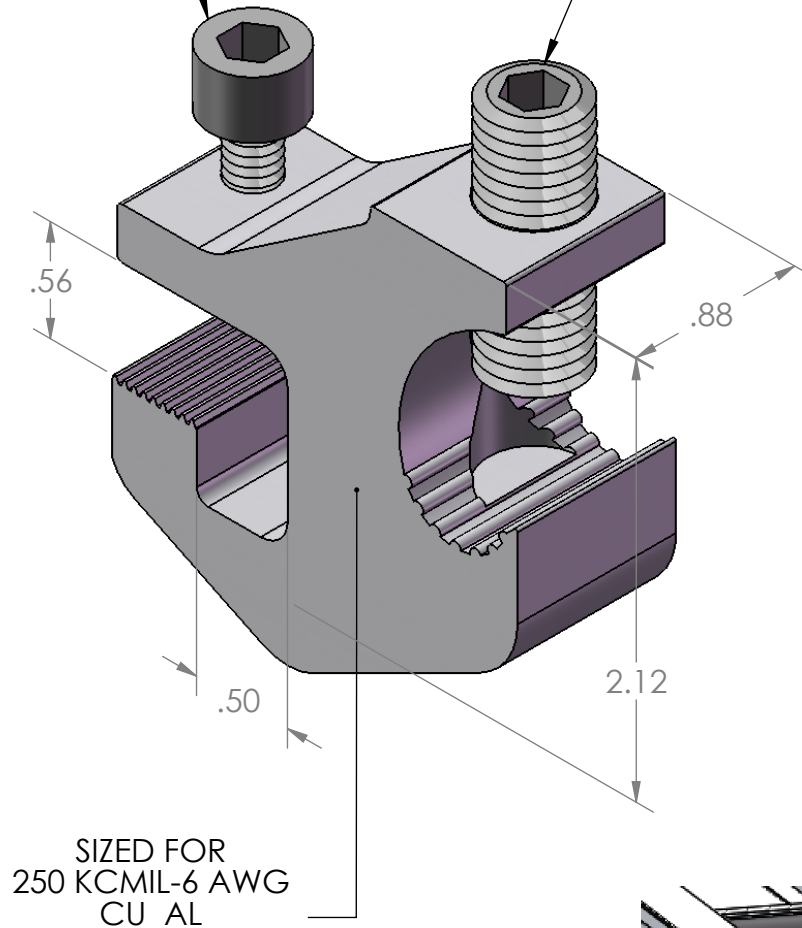

# PW Ladder Cable Tray Grounding

## All Series A840-01-ZN

1/4" RECESSED  
HEX HEAD BOLT

1/4" RECESSED  
HEX HEAD BOLT

A840-01 GROUND CLAMP SHOWN  
INSTALLED ON OUTSIDE TOP  
FLANGE, CAN BE INSTALLED ON  
ANY OF THE CABLE TRAY FLANGES

Material (Body): Aluminum  
Finish (Body): Tin Plated  
Screw: Zinc Plated  
Width: .88"  
Torque: 275 in/lbs