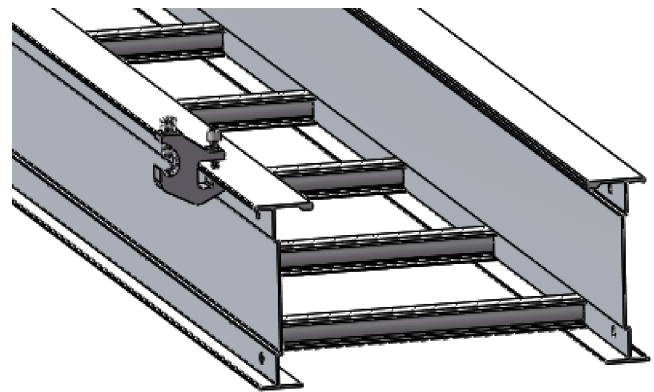

# PW Ladder Cable Tray Grounding

## All Series A840-01-ZN

1/4" RECESSED  
HEX HEAD BOLT

1/4" RECESSED  
HEX HEAD BOLT

A840-01 GROUND CLAMP SHOWN  
INSTALLED ON OUTSIDE TOP  
FLANGE, CAN BE INSTALLED ON  
ANY OF THE CABLE TRAY FLANGES

Material (Body): Aluminum  
Finish (Body): Tin Plated  
Screw: Zinc Plated  
Width: .88"  
Torque: 275 in/lbs