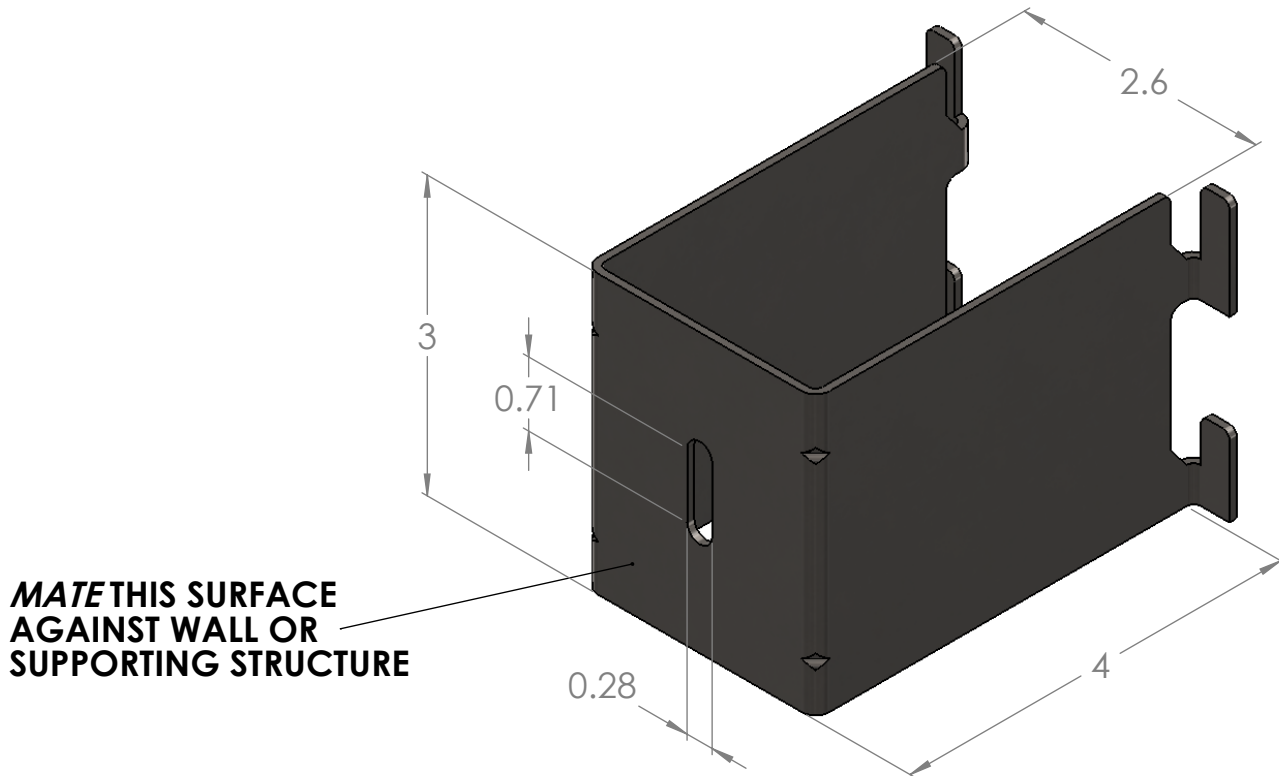

CABLOFIL WIRE BASKET ACCESSORY

Series: CF & ZF54, 105, & 150 CM100/50 Stand-off Wall Support Bracket

- **SIMPLY BOLT ONTO SUPPORTING STRUCTURE AND HANG WIRE BASKET IN FINGER TABS**
- **FITS: CF54, CF105, & CF150 SERIES**
- **FEATURES HARDWARE FREE 'SUPPORT TABS' SLOTS FOR QUICK INSTALLATION**
- **FOR TRAY WIDTHS 12" (300mm) AND WIDER, USE MULTIPLE BRACKETS IN-LINE VERTICALLY WITH EACH OTHER, LOCATING TOP BRACKET ON TOP TWO (2) BOTTOM TRAY WIRES AND LOWER BRACKET ON LOWEST TWO (2) BOTTOM TRAY WIRES**

Material: STAINLESS STEEL 304L

Finish: MATTE

Fits Basket Series: CF & ZF54, 105, & 150

Stand-off Distance: 4"

"Copyright LNA, Inc. Drawings are proprietary and may not be copied or otherwise duplicated or used without express written permission."