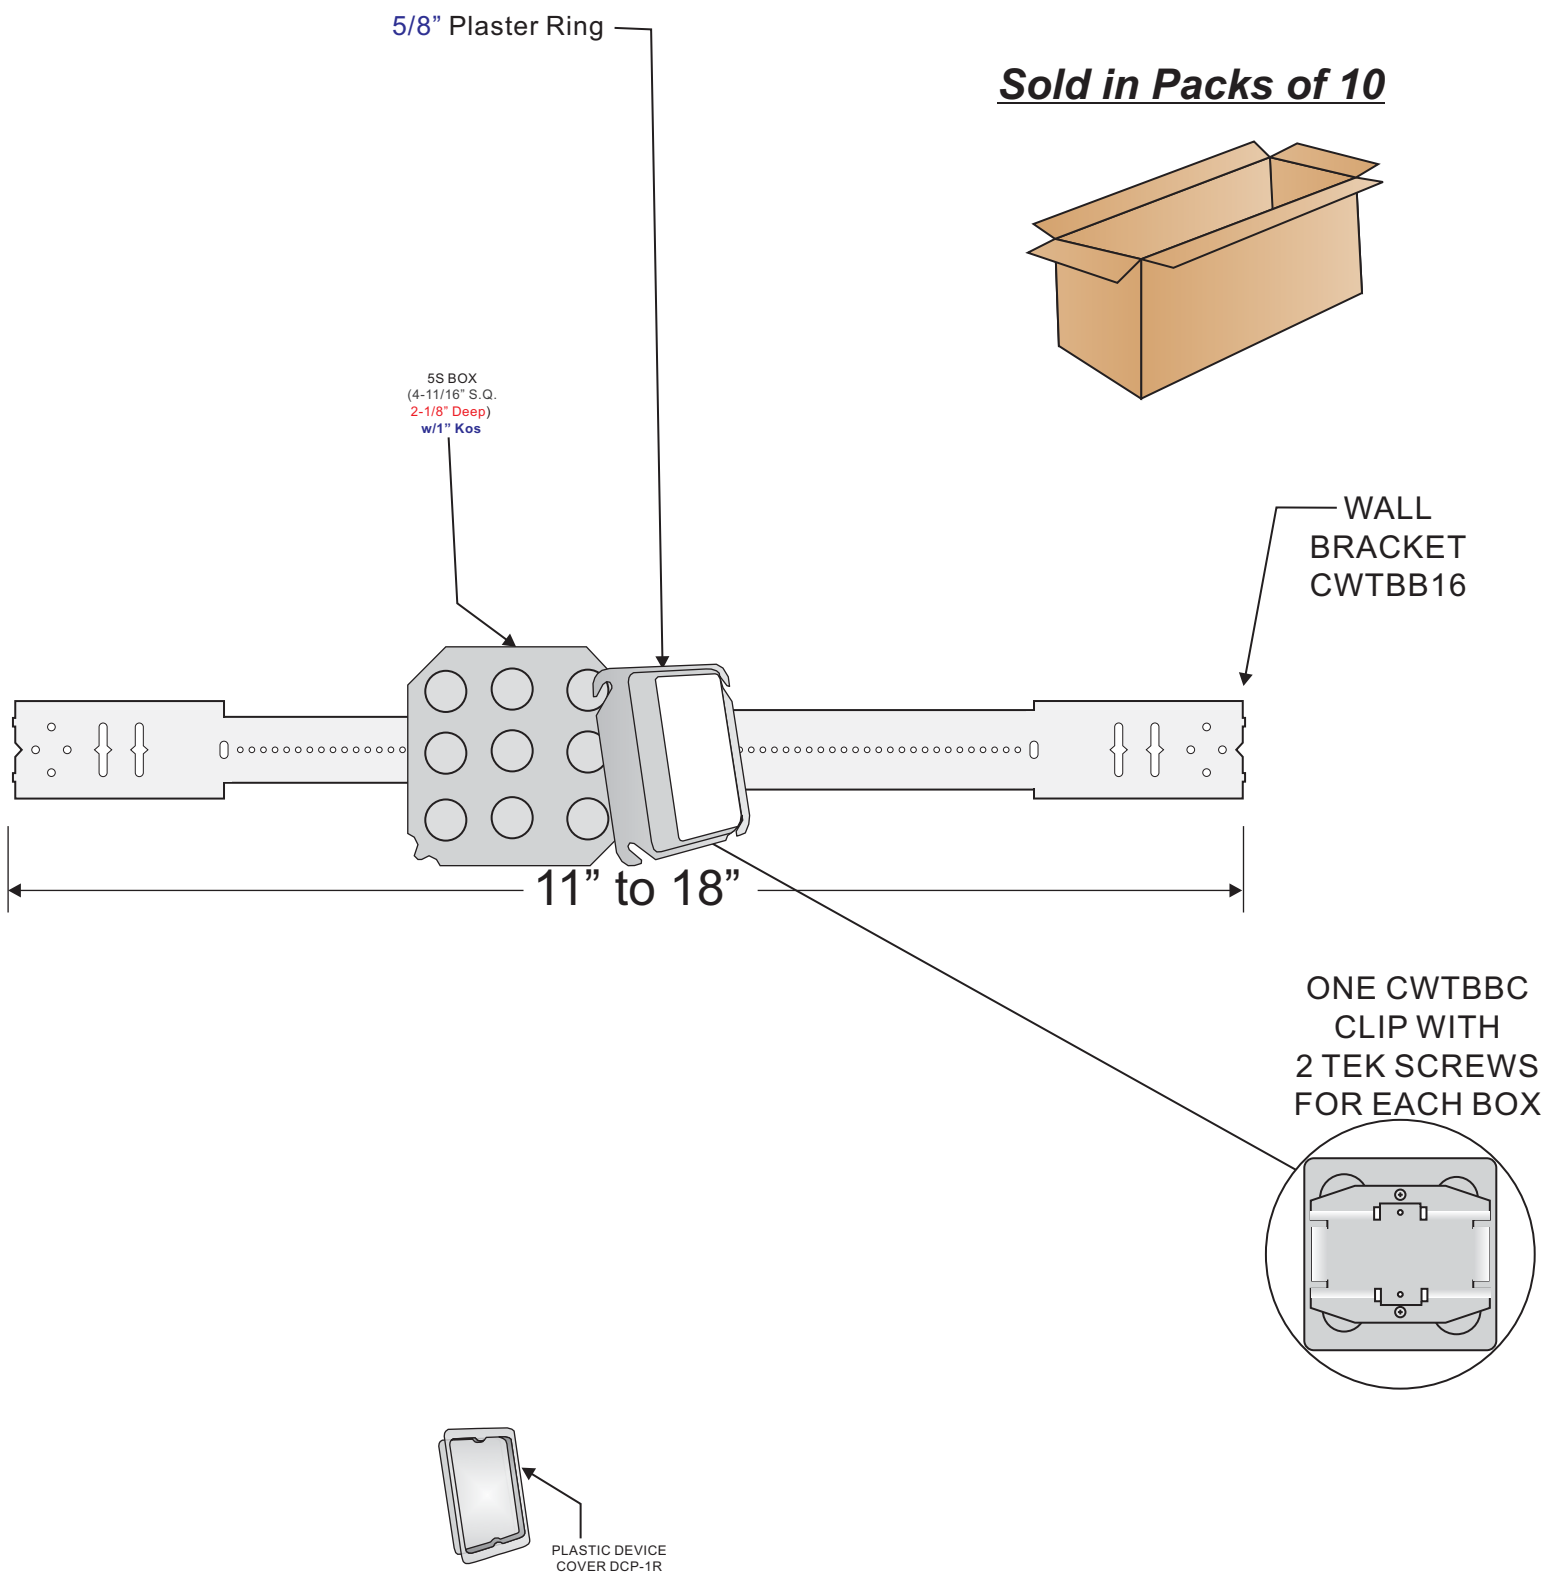

EZE-Fab™ Prefabricated Assemblies

EZE16C-D5S1K58

EF000005

Cablofil® Products

8319 State Route 4.
Mascoutah, IL 62258
(618) 566-3244
www.legrand.us/cablofil