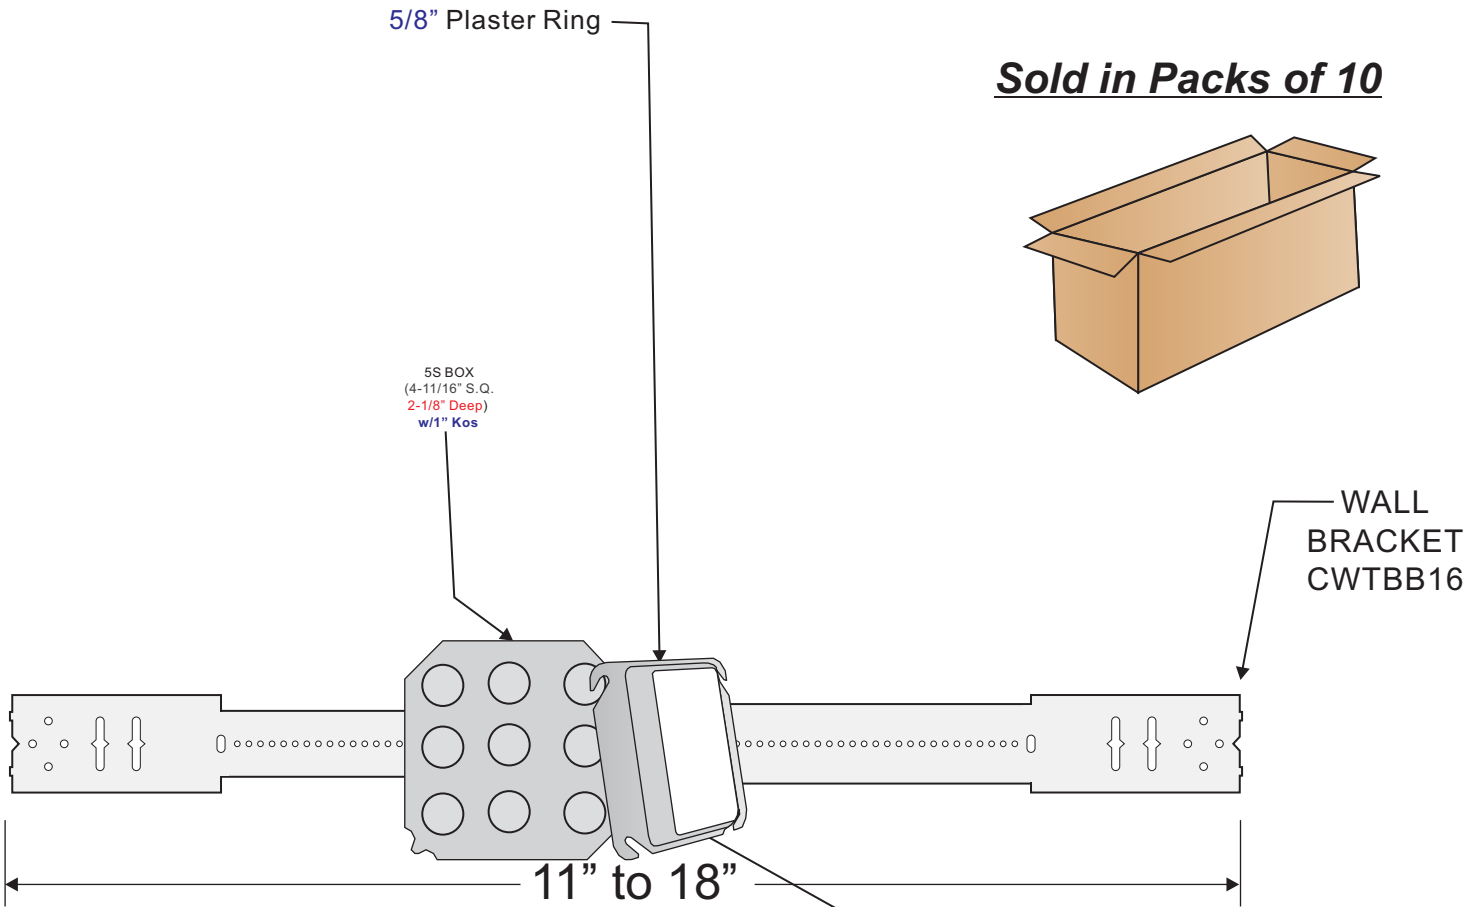

***Sold in Packs of 10***

ONE CWTBBC CLIP WITH 2 TEK SCREWS FOR EACH BOX

**EZE16C-D5S1K58**

EF000005