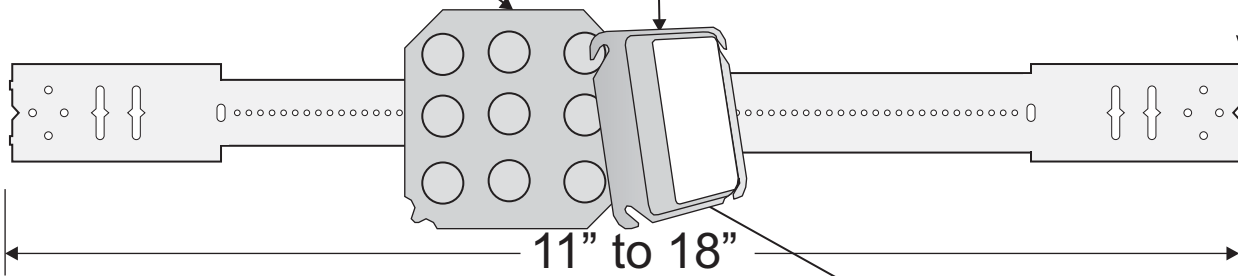

# EZE-Fab™ Prefabricated Assemblies

ADJ Plaster Ring

***Sold in Packs of 10***

5S BOX  
(4-11/16" S.Q.)  
2-1/8" Deep  
w/1" Kos

WALL  
BRACKET  
CWTBB16

ONE CWTBBC  
CLIP WITH  
2 TEK SCREWS  
FOR EACH BOX