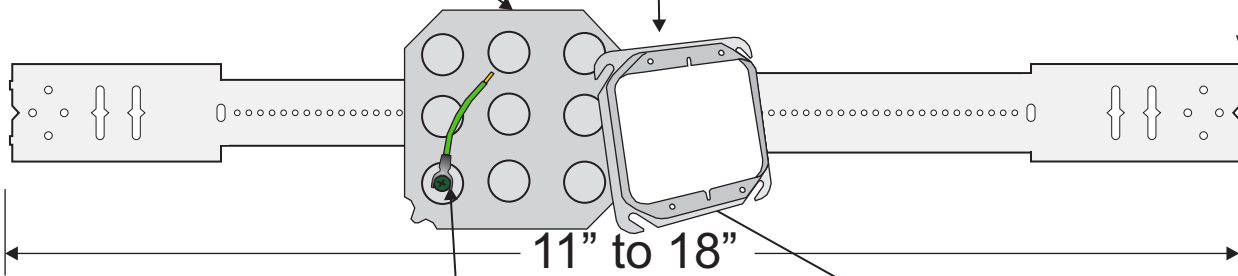

EZE-Fab™ Prefabricated Assemblies

5/8" Plaster Ring

Sold in Packs of 10

4S BOX
(4" S.O.)
2-1/8" Deep
w/1/2" & 3/4" Kos

WALL
BRACKET
CWTBB16

ONE CWTBBC
CLIP WITH
2 TEK SCREWS
FOR EACH BOX

FORK(C115)
CONNECTOR

EZE16C-DDGP58
EF000007