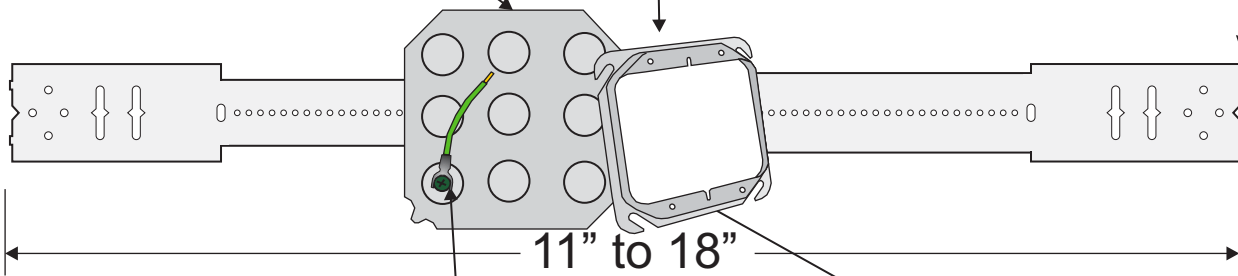

EZE-Fab™ Prefabricated Assemblies

ADJ Plaster Ring

Sold in Packs of 10

4S BOX
(4" S.O.)
2-1/8" Deep
w/1/2" & 3/4" Kos

WALL
BRACKET
CWTBB16

11" to 18"

ONE CWTBBC
CLIP WITH
2 TEK SCREWS
FOR EACH BOX

FORK(C115)
CONNECTOR

PLASTIC DEVICE
COVER DCP-2R

EZE16C-DDGPA

EF000014

Cablofil® Products

8319 State Route 4.
Mascoutah, IL 62258
(618) 566-3244
www.legrand.us/cablofil