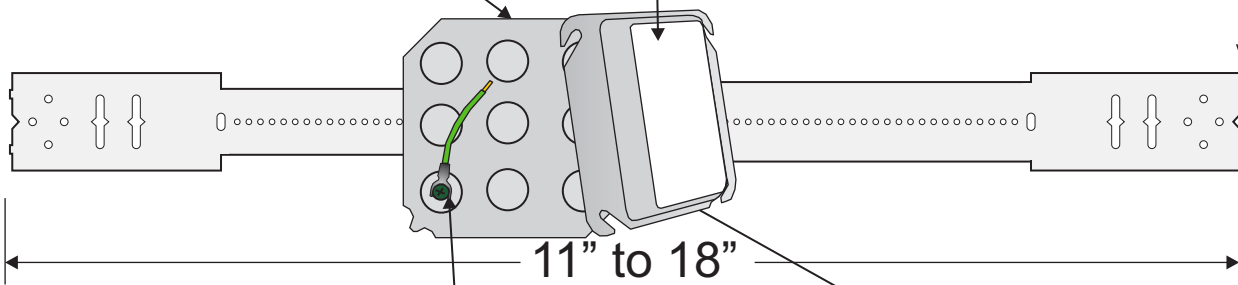

EZE-Fab™ Prefabricated Assemblies

5/8" Plaster Ring

Sold in Packs of 10

4S BOX
(4" S.Q.)
2-1/8" Deep
w/1/2" & 3/4" Kos

WALL
BRACKET
CWTBB16

11" to 18"

ONE CWTBBC
CLIP WITH
2 TEK SCREWS
FOR EACH BOX

FORK(C115)
CONNECTOR

PLASTIC DEVICE
COVER DCP-1R

EZE16C-DGP58

EF000006

Cablofil® Products

8319 State Route 4.
Mascoutah, IL 62258
(618) 566-3244
www.legrand.us/cablofil