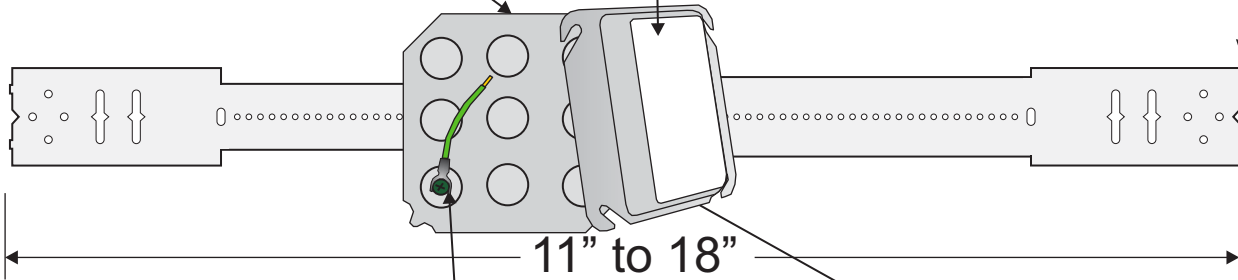

EZE-Fab™ Prefabricated Assemblies

ADJ Plaster Ring

Sold in Packs of 10

4S BOX
(4" S.Q.)
2-1/8" Deep
w/1/2" & 3/4" Kos

WALL
BRACKET
CWTBB16

11" to 18"

FORK(C115)
CONNECTOR

ONE CWTBBC
CLIP WITH
2 TEK SCREWS
FOR EACH BOX

PLASTIC DEVICE
COVER DCP-1R

EZE16C-DGPA

EF000013

Cablofil® Products

8319 State Route 4.
Mascoutah, IL 62258
(618) 566-3244
www.legrand.us/cablofil