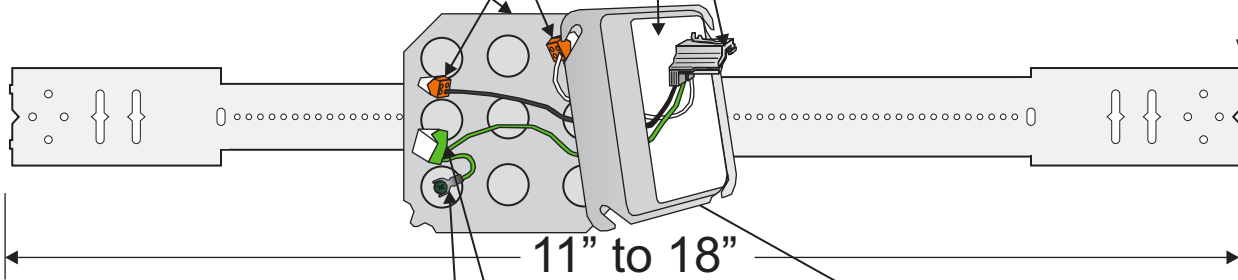

EZE-Fab™ Prefabricated Assemblies

5/8" Plaster Ring

Sold in Packs of 10

PLUGTAIL FOR RECEPTACLE

4-HOLE PUSHWIRE CONNECTOR ORANGE

4S BOX (4" S.O. 2-1/8" Deep) w/1/2" & 3/4" Kos

WALL BRACKET CWTBB16

11" to 18"

ONE CWTBBC CLIP WITH 2 TEK SCREWS FOR EACH BOX

FORK(C115) CONNECTOR

6-HOLE PUSHWIRE CONNECTOR GREEN

PLASTIC DEVICE COVER DCP-1R

EZE16C-RPT58

EF000001

Cablofil® Products

8319 State Route 4.
Mascoutah, IL 62258
(618) 566-3244
www.legrand.us/cablofil