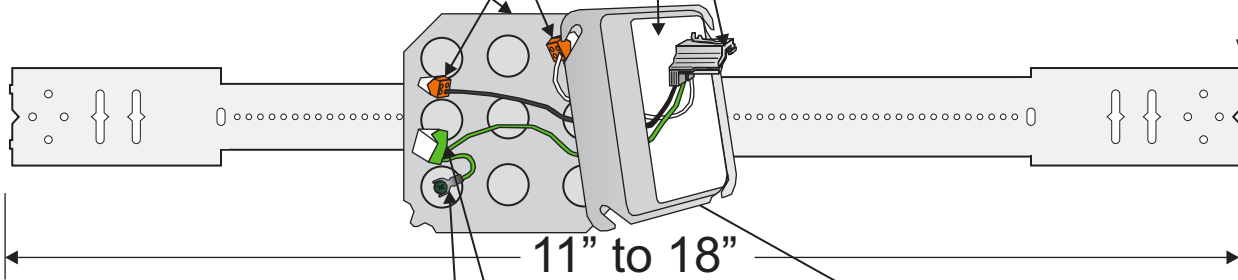

# EZE-Fab™ Prefabricated Assemblies

ADJ Plaster Ring

***Sold in Packs of 10***

PLUGTAIL FOR RECEPTACLE

4-HOLE PUSHWIRE CONNECTOR ORANGE

4S BOX (4" S.O. 2-1/8" Deep) w/1/2" & 3/4" Kos

WALL BRACKET CWTBB16

11" to 18"

ONE CWTBBC CLIP WITH 2 TEK SCREWS FOR EACH BOX

FORK(C115) CONNECTOR

6-HOLE PUSHWIRE CONNECTOR GREEN

PLASTIC DEVICE COVER DCP-1R

**EZE16C-RPTA**

EF000008

**Cablofil® Products**

8319 State Route 4.  
Mascoutah, IL 62258  
(618) 566-3244  
[www.legrand.us/cablofil](http://www.legrand.us/cablofil)