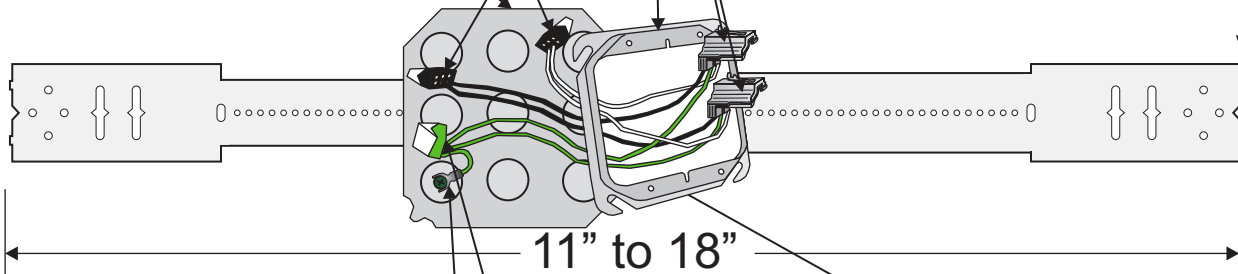

EZE-Fab™ Prefabricated Assemblies

5/8" Plaster Ring

Sold in Packs of 10

PLUGTAIL FOR RECEPTACLE

6-HOLE PUSHWIRE CONNECTOR BLACK

4S BOX
(4" S.Q.)
2-1/8" Deep
w/1/2" & 3/4" Kos

WALL BRACKET CWTBB16

11" to 18"

ONE CWTBBC CLIP WITH 2 TEK SCREWS FOR EACH BOX

FORK(C115) CONNECTOR

8-HOLE PUSHWIRE CONNECTOR GREEN

PLASTIC DEVICE COVER DCP-2R

EZE16C-RRPT58

EF000002

Cablofil® Products

8319 State Route 4.
Mascoutah, IL 62258
(618) 566-3244
www.legrand.us/cablofil