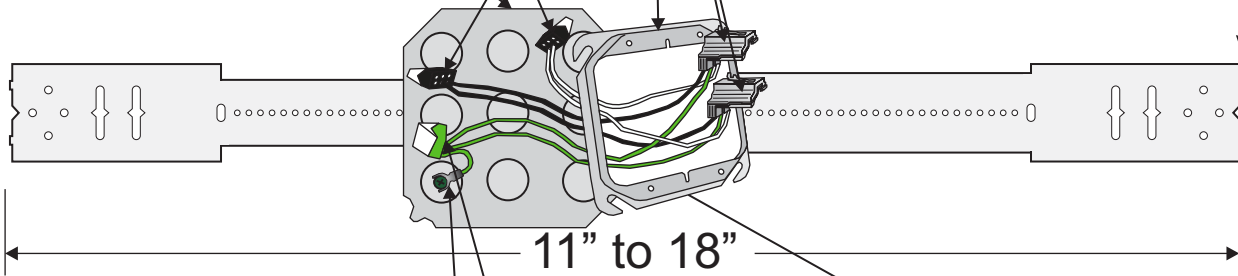

EZE-Fab™ Prefabricated Assemblies

ADJ Plaster Ring

Sold in Packs of 10

PLUGTAIL FOR RECEPTACLE

6-HOLE PUSHWIRE CONNECTOR BLACK

4S BOX
(4" S.Q.)
2-1/8" Deep
w/1/2" & 3/4" Kos

WALL BRACKET CWTBB16

11" to 18"

ONE CWTBBC CLIP WITH 2 TEK SCREWS FOR EACH BOX

FORK(C115) CONNECTOR

8-HOLE PUSHWIRE CONNECTOR GREEN

PLASTIC DEVICE COVER DCP-2R

EZE16C-RRPTA

EF000009

Cablofil® Products

8319 State Route 4.
Mascoutah, IL 62258
(618) 566-3244
www.legrand.us/cablofil