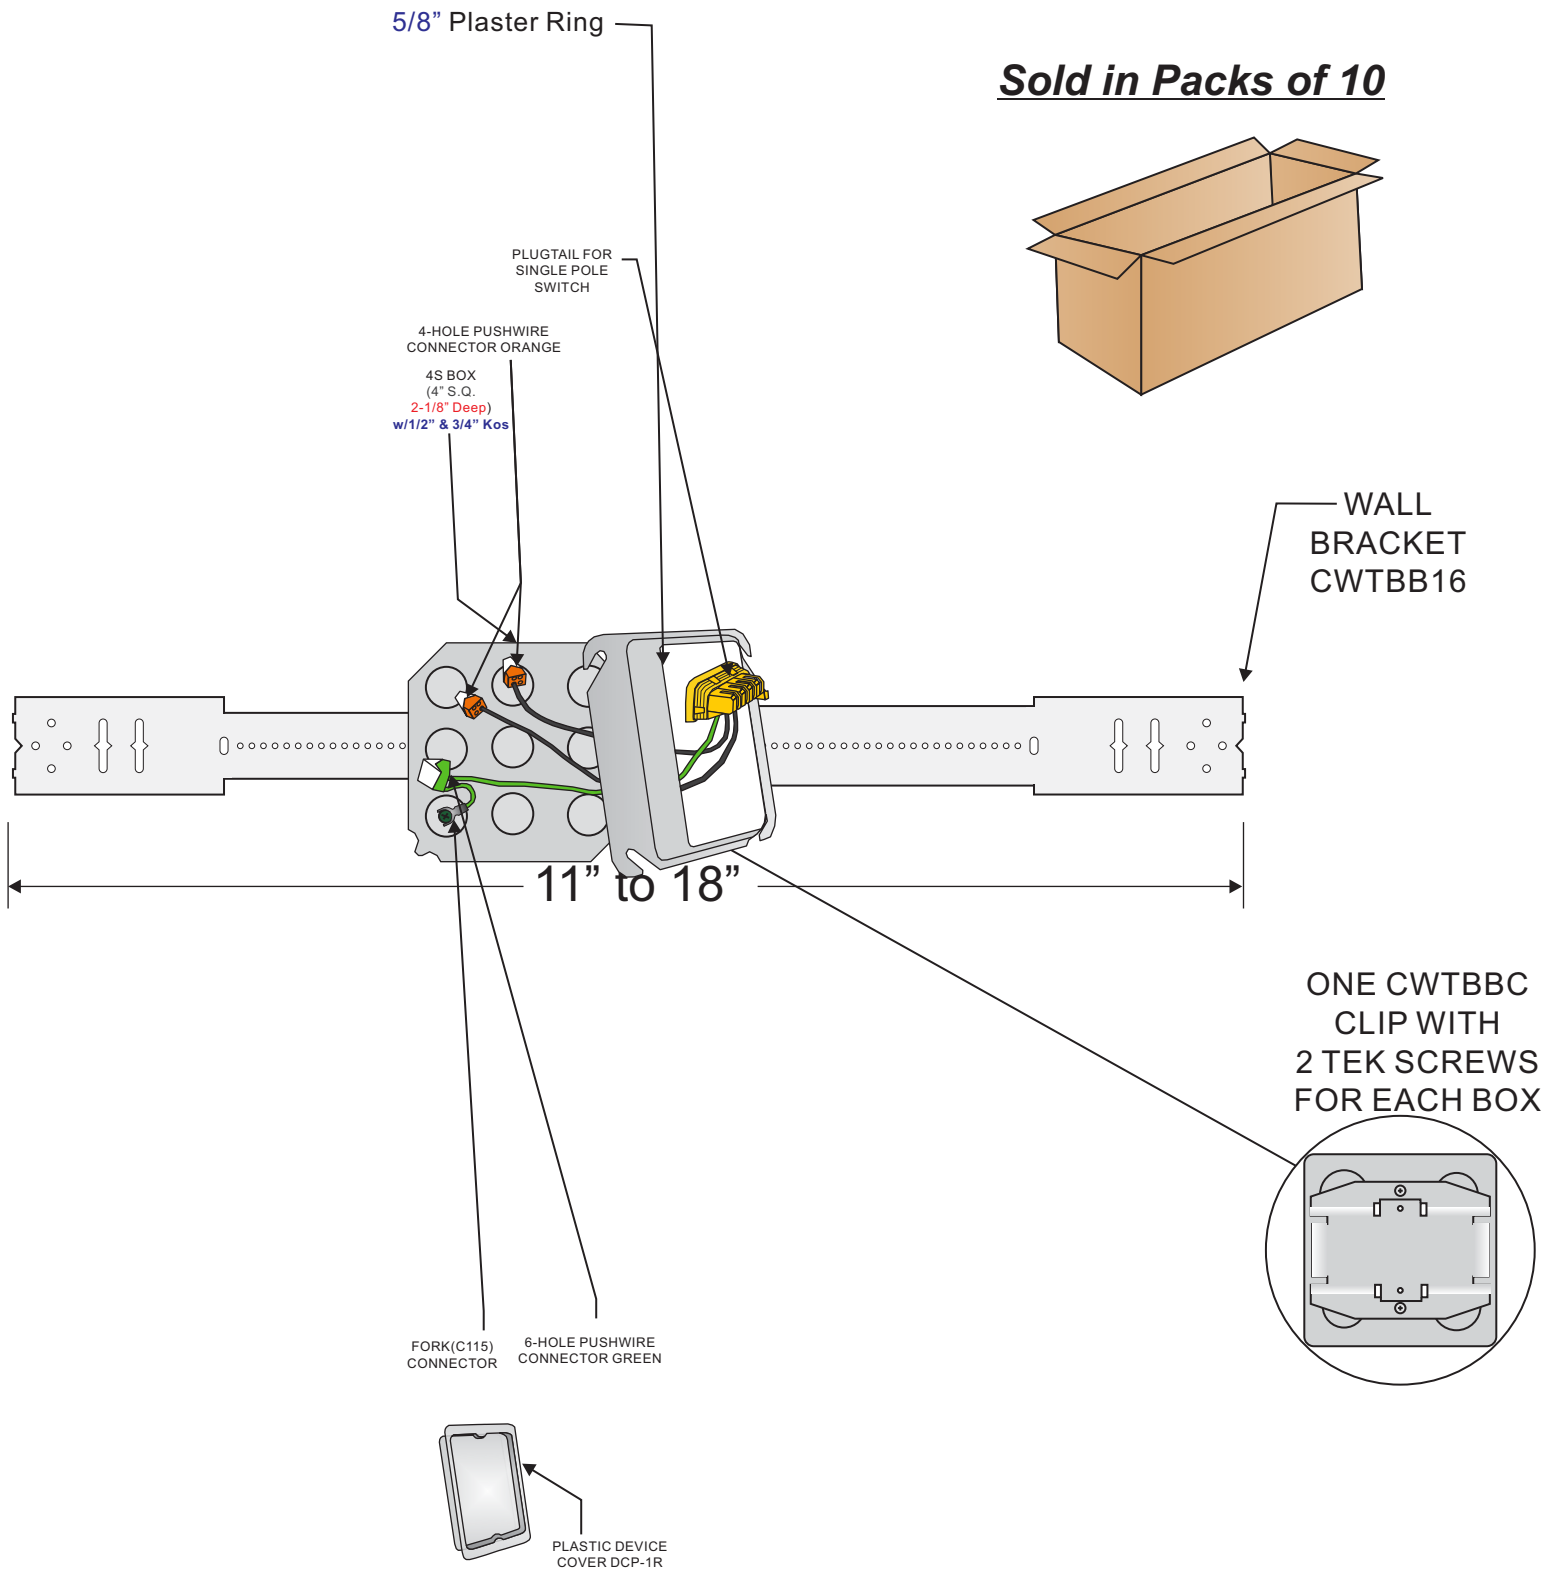

EZE-Fab™ Prefabricated Assemblies

EZE16C-SPT58

EF000003

Cablofil® Products

8319 State Route 4.
Mascoutah, IL 62258
(618) 566-3244
www.legrand.us/cablofil