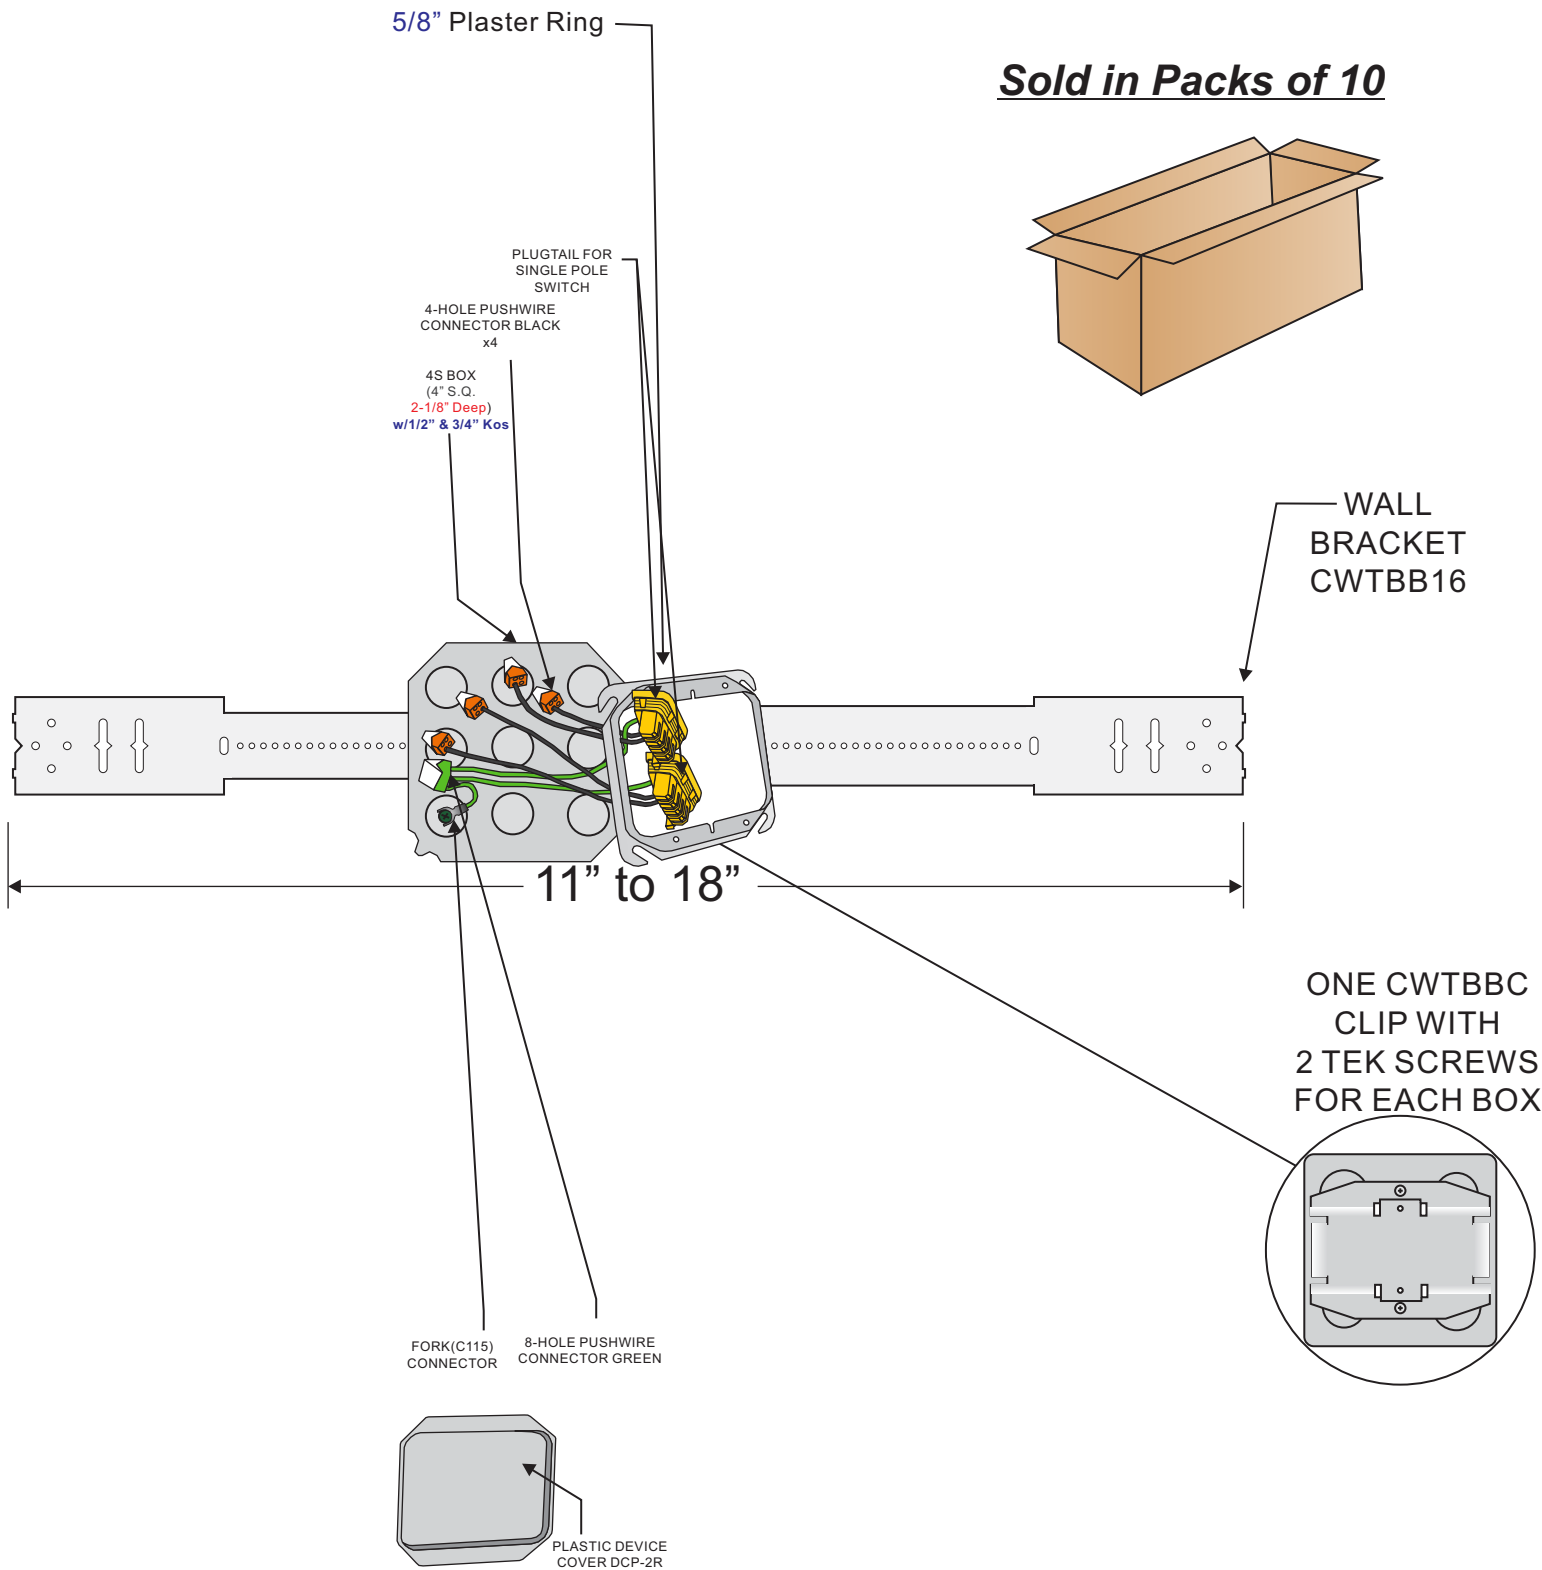

EZE-Fab™ Prefabricated Assemblies

EZE16C-SSPT58

EF000004

Cablofil® Products

8319 State Route 4.
Mascoutah, IL 62258
(618) 566-3244
www.legrand.us/cablofil