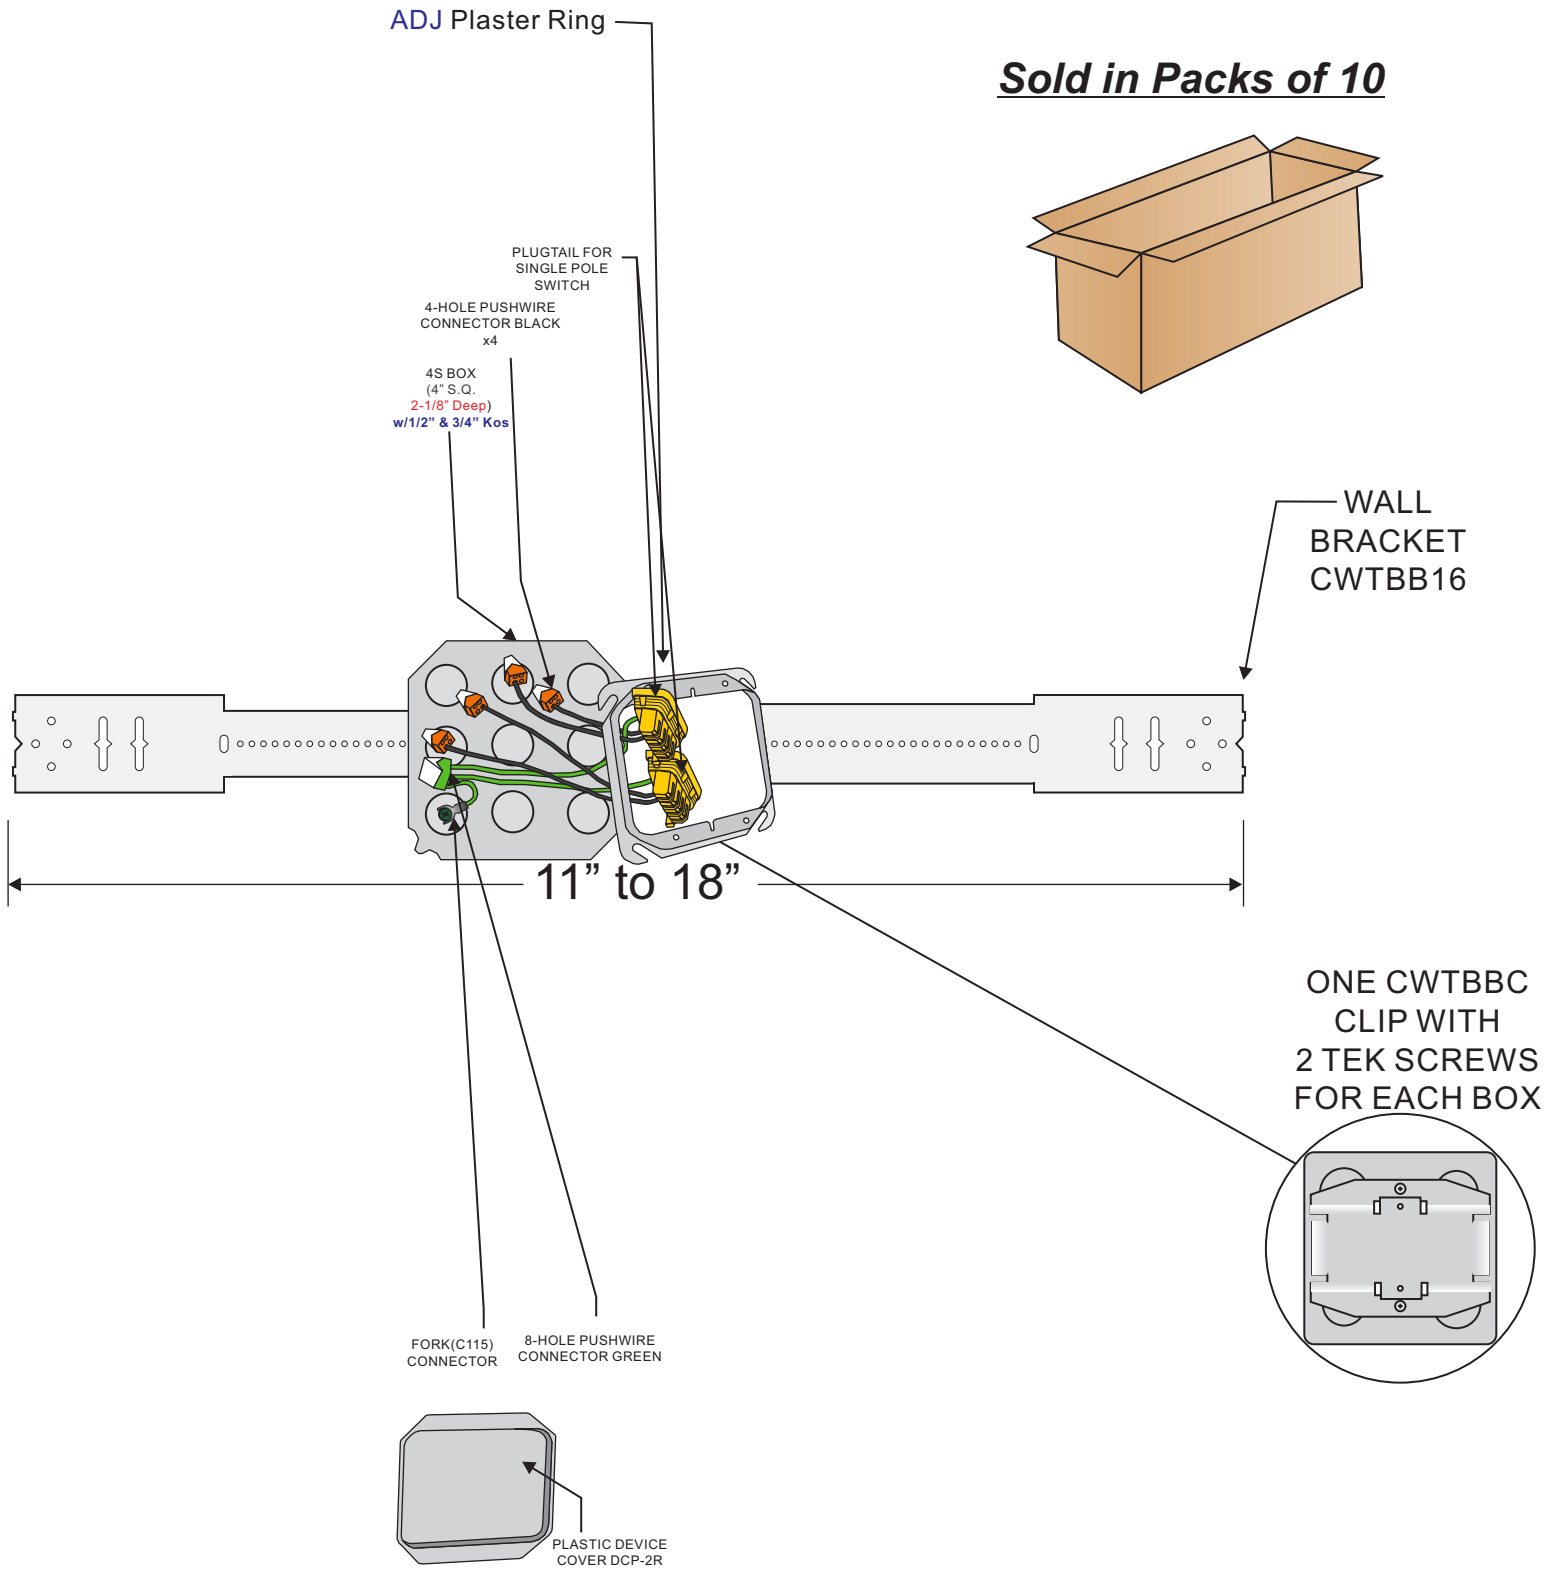

EZE-Fab™ Prefabricated Assemblies

EZE16C-SSPTA

EF000011

Cablofil® Products

8319 State Route 4.
Mascoutah, IL 62258
(618) 566-3244
www.legrand.us/cablofil