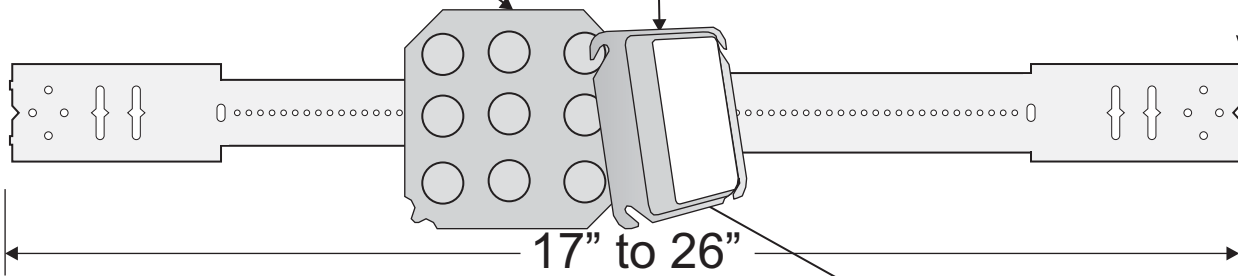

# EZE-Fab™ Prefabricated Assemblies

ADJ Plaster Ring

***Sold in Packs of 10***

5S BOX  
(4-11/16" S.Q.)  
2-1/8" Deep  
w/1" Kos

WALL  
BRACKET  
CWTBB24

ONE CWTBBC  
CLIP WITH  
2 TEK SCREWS  
FOR EACH BOX

**EZE24C-D5S1KA**

EF000026

**Cablofil® Products**

8319 State Route 4.  
Mascoutah, IL 62258  
(618) 566-3244  
[www.legrand.us/cablofil](http://www.legrand.us/cablofil)