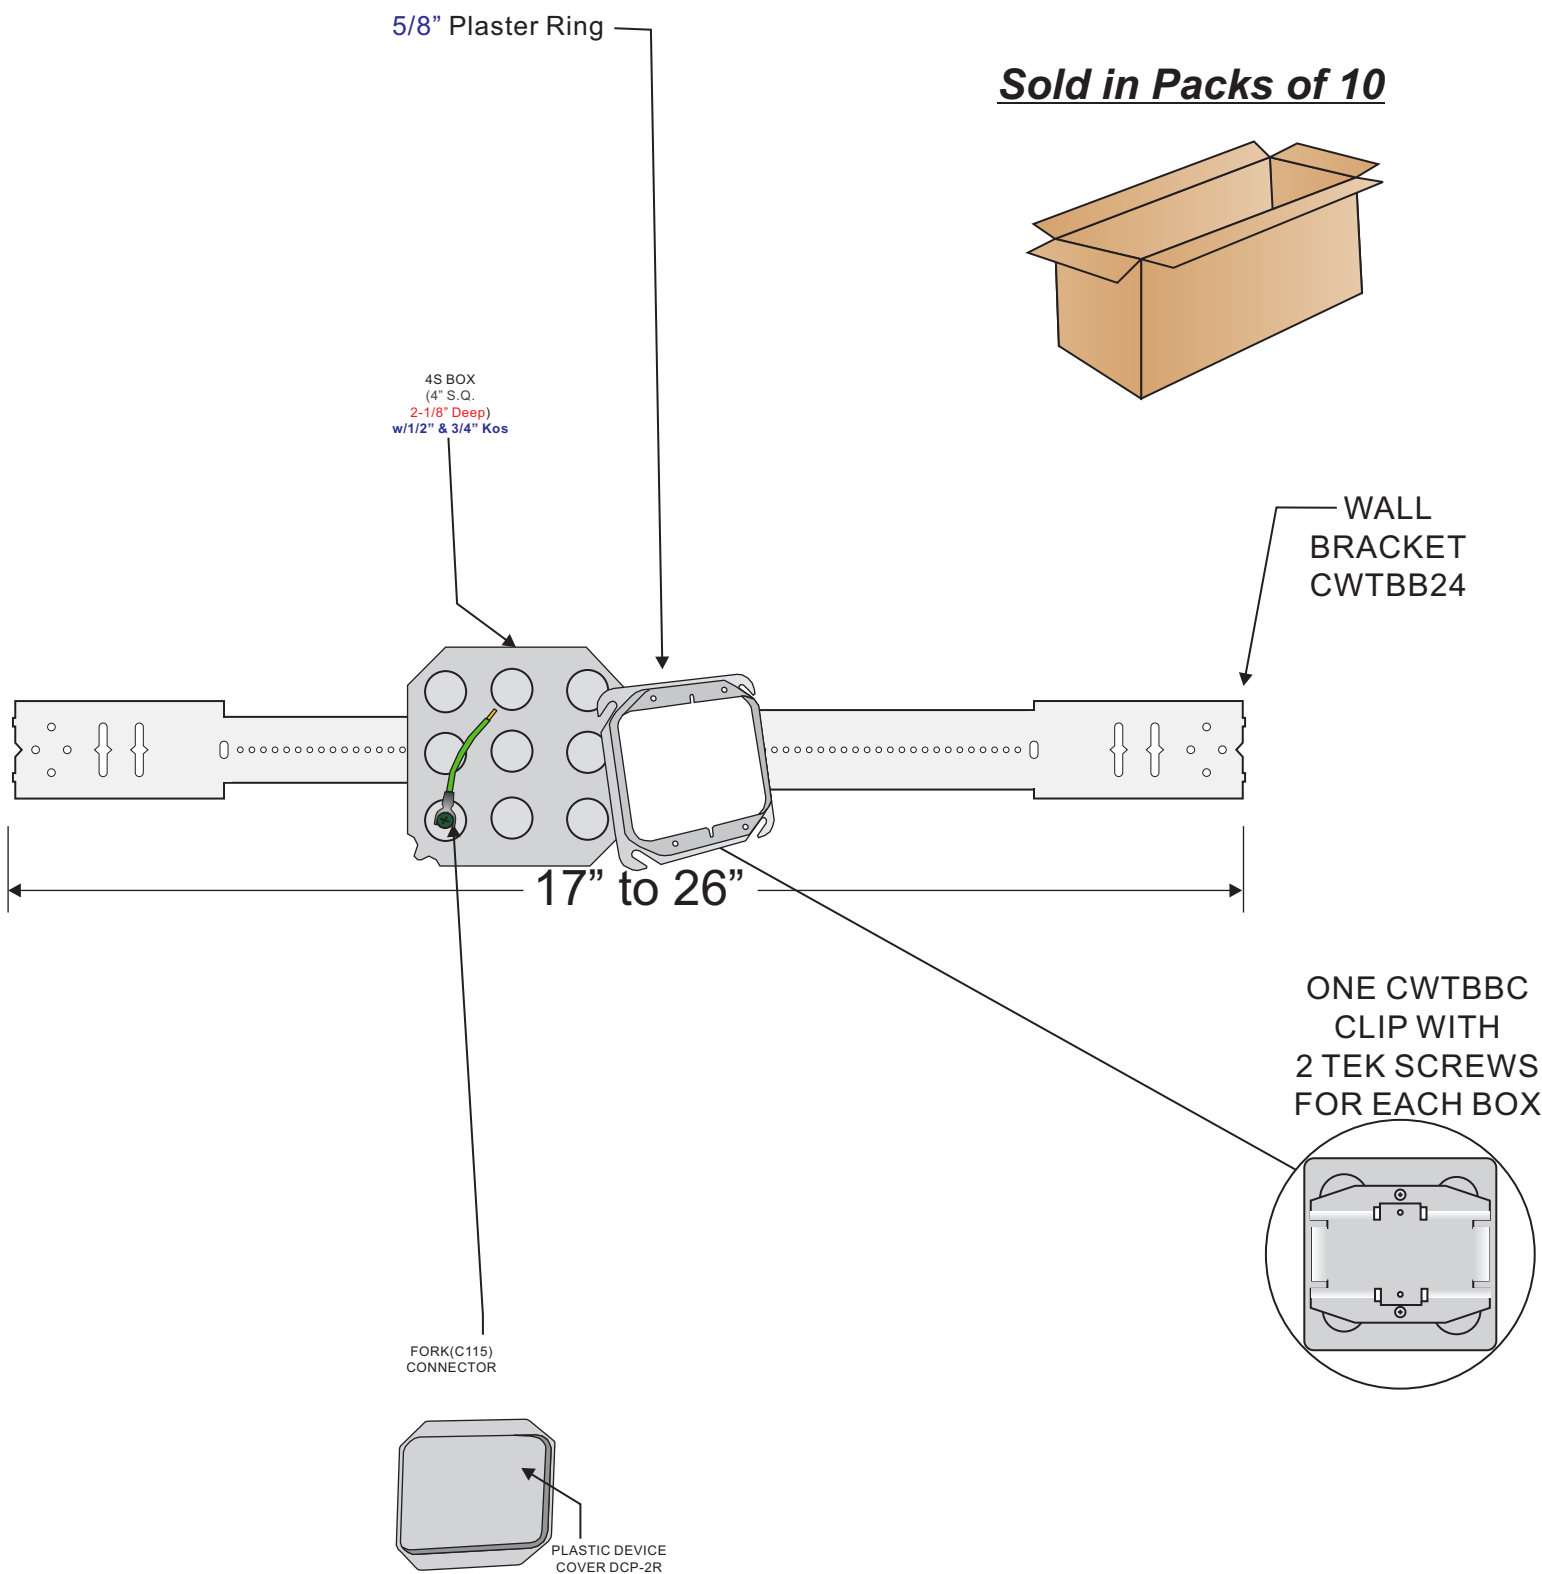

EZE-Fab™ Prefabricated Assemblies

EZE24C-DDGP58

EF000021

Cablofil® Products

8319 State Route 4.
Mascoutah, IL 62258
(618) 566-3244
www.legrand.us/cablofil