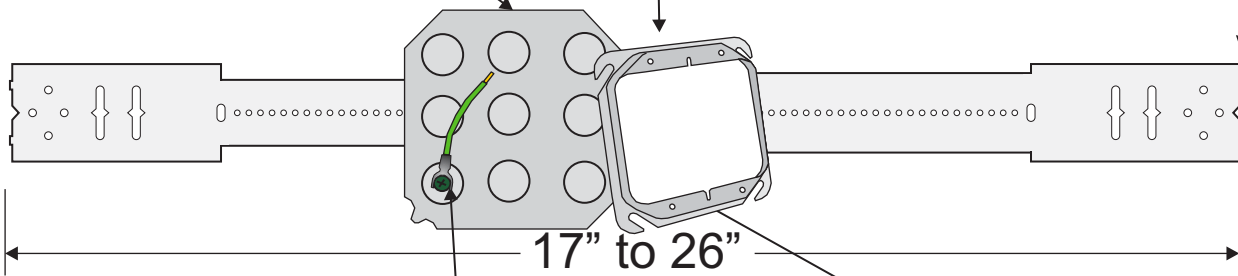

EZE-Fab™ Prefabricated Assemblies

ADJ Plaster Ring

Sold in Packs of 10

4S BOX
(4" S.O.)
2-1/8" Deep
w/1/2" & 3/4" Kos

WALL
BRACKET
CWTBB24

ONE CWTBBC
CLIP WITH
2 TEK SCREWS
FOR EACH BOX

FORK(C115)
CONNECTOR

PLASTIC DEVICE
COVER DCP-2R

EZE24C-DDGPA

EF000028

Cablofil® Products

8319 State Route 4.
Mascoutah, IL 62258
(618) 566-3244
www.legrand.us/cablofil