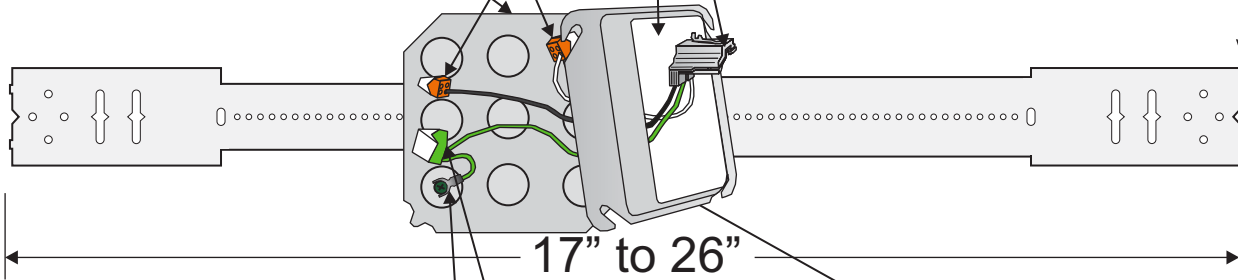

# EZE-Fab™ Prefabricated Assemblies

ADJ Plaster Ring

***Sold in Packs of 10***

PLUGTAIL FOR RECEPTACLE

4-HOLE PUSHWIRE CONNECTOR ORANGE

4S BOX (4" S.O. 2-1/8" Deep) w/1/2" & 3/4" Kos

WALL BRACKET CWTBB24

ONE CWTBBC CLIP WITH 2 TEK SCREWS FOR EACH BOX

FORK(C115) CONNECTOR

6-HOLE PUSHWIRE CONNECTOR GREEN

PLASTIC DEVICE COVER DCP-1R

**EZE24C-RPTA**

EF000022

**Cablofil® Products**

8319 State Route 4.  
Mascoutah, IL 62258  
(618) 566-3244  
[www.legrand.us/cablofil](http://www.legrand.us/cablofil)