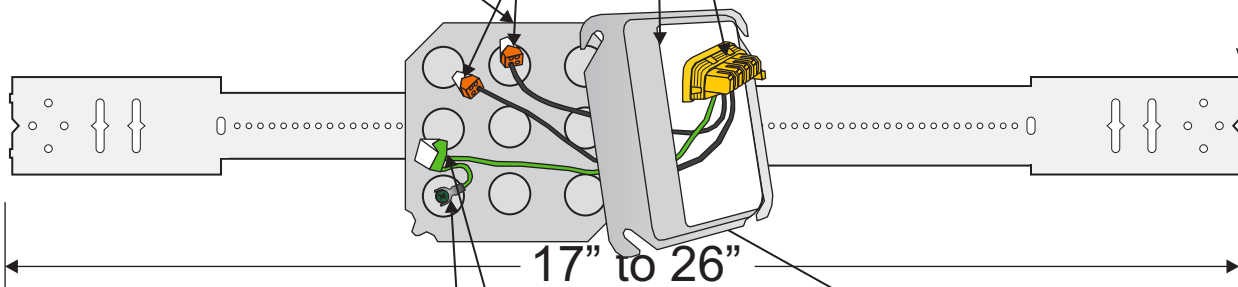

EZE-Fab™ Prefabricated Assemblies

ADJ Plaster Ring

Sold in Packs of 10

PLUGTAIL FOR SINGLE POLE SWITCH

4-HOLE PUSHWIRE CONNECTOR ORANGE

4S BOX (4" S.O. 2-1/8" Deep) w/1/2" & 3/4" Kos

WALL BRACKET CWTBB24

17" to 26"

ONE CWTBBC CLIP WITH 2 TEK SCREWS FOR EACH BOX

FORK(C115) CONNECTOR

6-HOLE PUSHWIRE CONNECTOR GREEN

PLASTIC DEVICE COVER DCP-1R

EZE24C-SPTA

EF000024

Cablofil® Products

8319 State Route 4.
Mascoutah, IL 62258
(618) 566-3244
www.legrand.us/cablofil