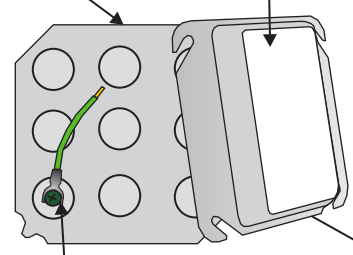

EZE-Fab™ Prefabricated Assemblies

ADJ Plaster Ring

Sold in Packs of 10

4S BOX
(4" S.Q.)
2-1/8" Deep
w/1/2" & 3/4" Kos

FORK(C115)
CONNECTOR

ONE CWTBBC
CLIP WITH
2 TEK SCREWS
FOR EACH BOX

PLASTIC DEVICE
COVER DCP-1R