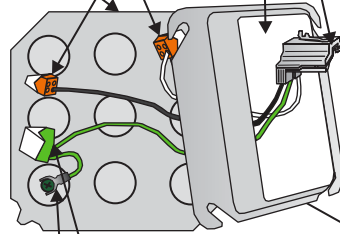

EZE-Fab™ Prefabricated Assemblies

5/8" Plaster Ring

Sold in Packs of 10

PLUGTAIL FOR RECEPTACLE

4-HOLE PUSHWIRE CONNECTOR ORANGE

4S BOX (4" S.O. 2-1/8" Deep) w/1/2" & 3/4" Kos

ONE CWTBBC CLIP WITH 2 TEK SCREWS FOR EACH BOX

FORK(C115) CONNECTOR

6-HOLE PUSHWIRE CONNECTOR GREEN

PLASTIC DEVICE COVER DCP-1R

EZEBOX-RPT58

EF000029

Cablofil® Products

8319 State Route 4.
Mascoutah, IL 62258
(618) 566-3244
www.legrand.us/cablofil