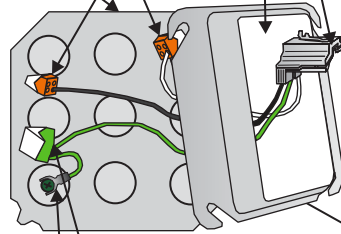

EZE-Fab™ Prefabricated Assemblies

ADJ Plaster Ring

Sold in Packs of 10

PLUGTAIL FOR RECEPTACLE

4-HOLE PUSHWIRE CONNECTOR ORANGE

4S BOX (4" S.O. 2-1/8" Deep) w/1/2" & 3/4" Kos

FORK(C115) CONNECTOR

6-HOLE PUSHWIRE CONNECTOR GREEN

ONE CWTBBC CLIP WITH 2 TEK SCREWS FOR EACH BOX

PLASTIC DEVICE COVER DCP-1R

EZEBOX-RPTA

EF000036

Cablofil® Products

8319 State Route 4.
Mascoutah, IL 62258
(618) 566-3244
www.legrand.us/cablofil