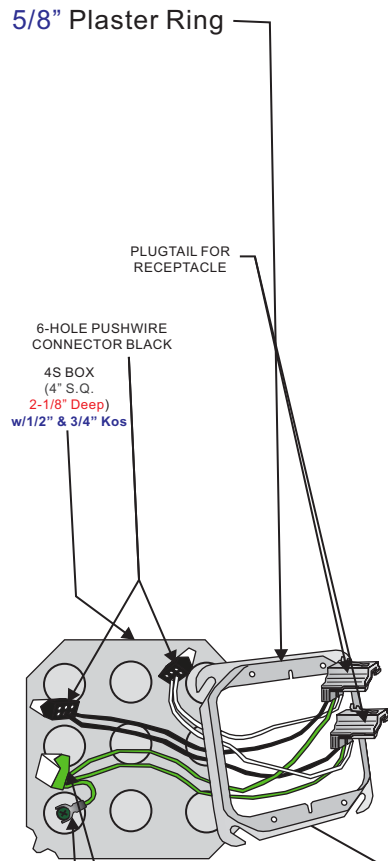

EZE-Fab™ Prefabricated Assemblies

Sold in Packs of 10

ONE CWTBBC CLIP WITH 2 TEK SCREWS FOR EACH BOX

EZEBOX-RRPT58

EF000030

Cablofil® Products

8319 State Route 4.
Mascoutah, IL 62258
(618) 566-3244
www.legrand.us/cablofil