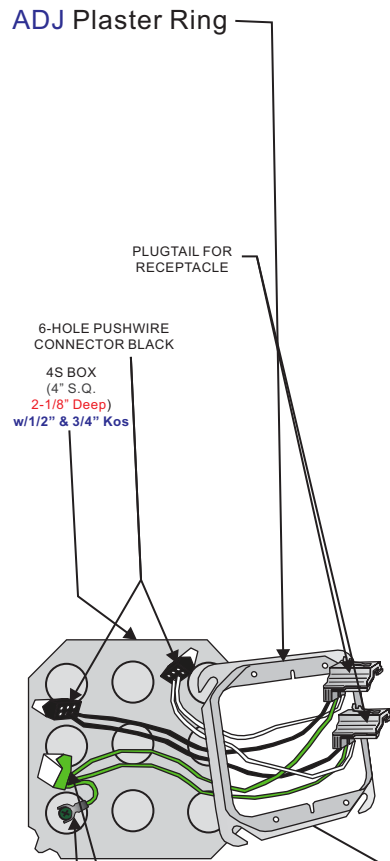

EZE-Fab™ Prefabricated Assemblies

Sold in Packs of 10

ONE CWTBBC CLIP WITH 2 TEK SCREWS FOR EACH BOX

EZEBOX-RRPTA

EF000037

Cablofil® Products

8319 State Route 4.
Mascoutah, IL 62258
(618) 566-3244
www.legrand.us/cablofil