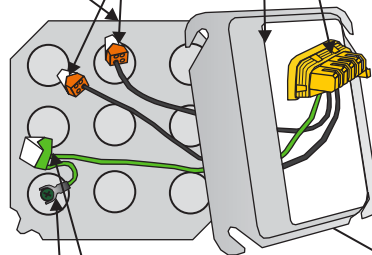

# EZE-Fab™ Prefabricated Assemblies

5/8" Plaster Ring

**Sold in Packs of 10**

PLUGTAIL FOR SINGLE POLE SWITCH

4-HOLE PUSHWIRE CONNECTOR ORANGE

4S BOX (4" S.O. 2-1/8" Deep) w/1/2" & 3/4" Kos

ONE CWTBBC CLIP WITH 2 TEK SCREWS FOR EACH BOX

FORK(C115) CONNECTOR

6-HOLE PUSHWIRE CONNECTOR GREEN

PLASTIC DEVICE COVER DCP-1R

**EZEBOX-SPT58**

EF000031

**Cablofil® Products**

8319 State Route 4.  
Mascoutah, IL 62258  
(618) 566-3244  
[www.legrand.us/cablofil](http://www.legrand.us/cablofil)