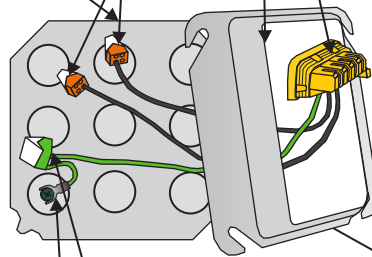

EZE-Fab™ Prefabricated Assemblies

ADJ Plaster Ring

Sold in Packs of 10

PLUGTAIL FOR SINGLE POLE SWITCH

4-HOLE PUSHWIRE CONNECTOR ORANGE

4S BOX (4" S.O. 2-1/8" Deep) w/1/2" & 3/4" Kos

ONE CWTBBC CLIP WITH 2 TEK SCREWS FOR EACH BOX

FORK(C115) CONNECTOR

6-HOLE PUSHWIRE CONNECTOR GREEN

PLASTIC DEVICE COVER DCP-1R

EZEBOX-SPTA

EF000069

Cablofil® Products

8319 State Route 4.
Mascoutah, IL 62258
(618) 566-3244
www.legrand.us/cablofil