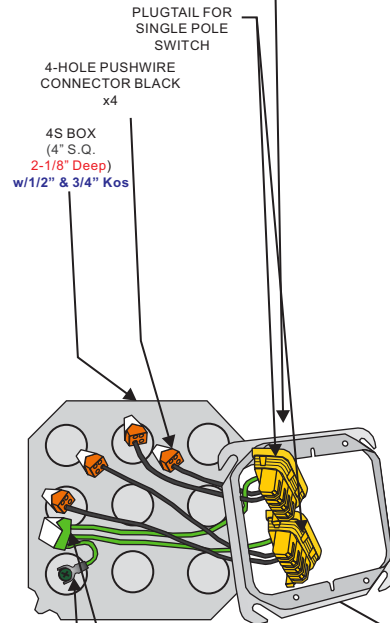

# EZE-Fab™ Prefabricated Assemblies

5/8" Plaster Ring

**Sold in Packs of 10**

ONE CWTBBC  
CLIP WITH  
2 TEK SCREWS  
FOR EACH BOX

FORK(C115)  
CONNECTOR      8-HOLE PUSHWIRE  
CONNECTOR GREEN

## **EZEBOX-SSPT58**

EF000032

**Cablofil® Products**

8319 State Route 4.  
Mascoutah, IL 62258  
(618) 566-3244  
[www.legrand.us/cablofil](http://www.legrand.us/cablofil)