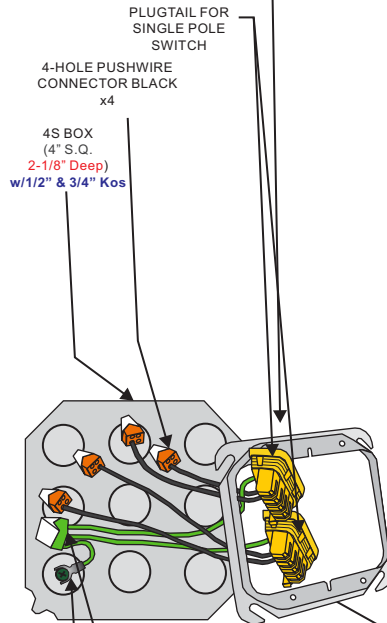

# EZE-Fab™ Prefabricated Assemblies

ADJ Plaster Ring

**Sold in Packs of 10**

ONE CWTBBC CLIP WITH 2 TEK SCREWS FOR EACH BOX

FORK(C115) CONNECTOR      8-HOLE PUSHWIRE CONNECTOR GREEN

## **EZEBOX-SSPTA**

EF000038

**Cablofil® Products**

8319 State Route 4.  
Mascoutah, IL 62258  
(618) 566-3244  
[www.legrand.us/cablofil](http://www.legrand.us/cablofil)