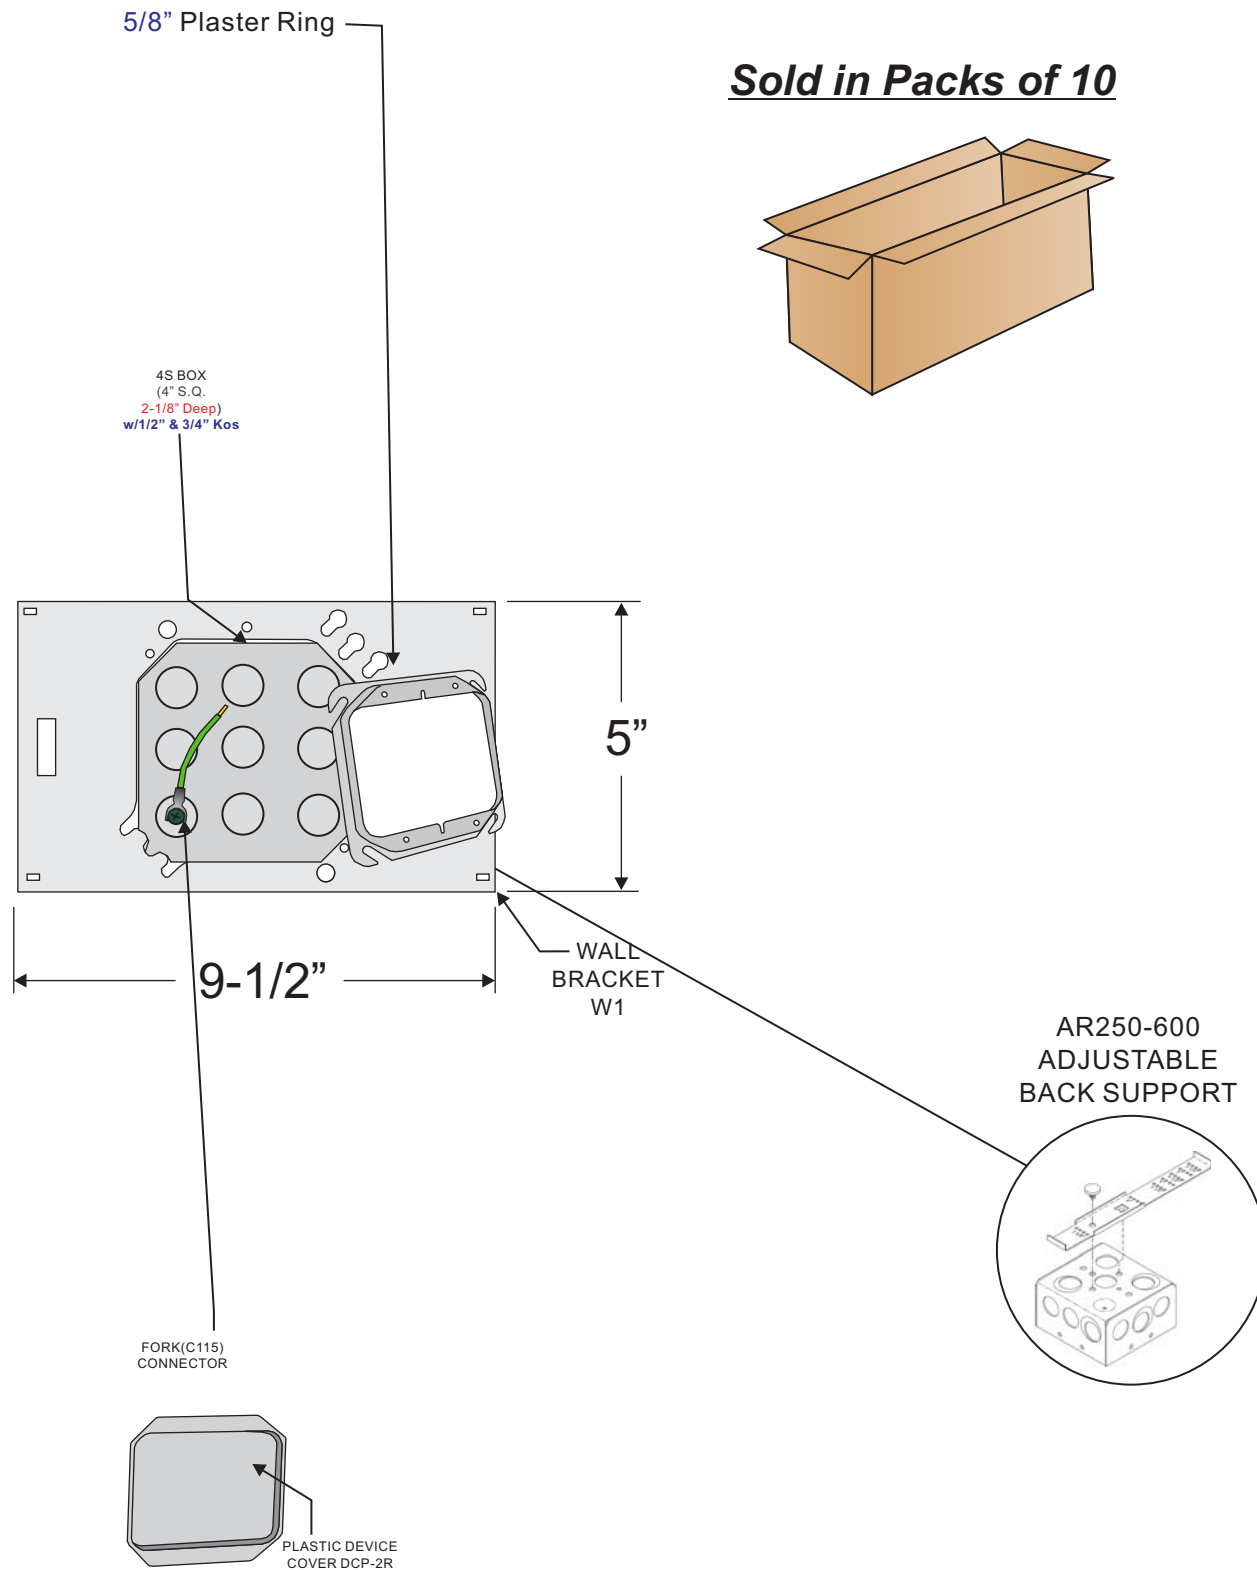

EZE-Fab™ Prefabricated Assemblies

Sold in Packs of 10

EZEW1-DDGP58

EF000062

Cablofil® Products

8319 State Route 4.
Mascoutah, IL 62258
(618) 566-3244
www.legrand.us/cablofil