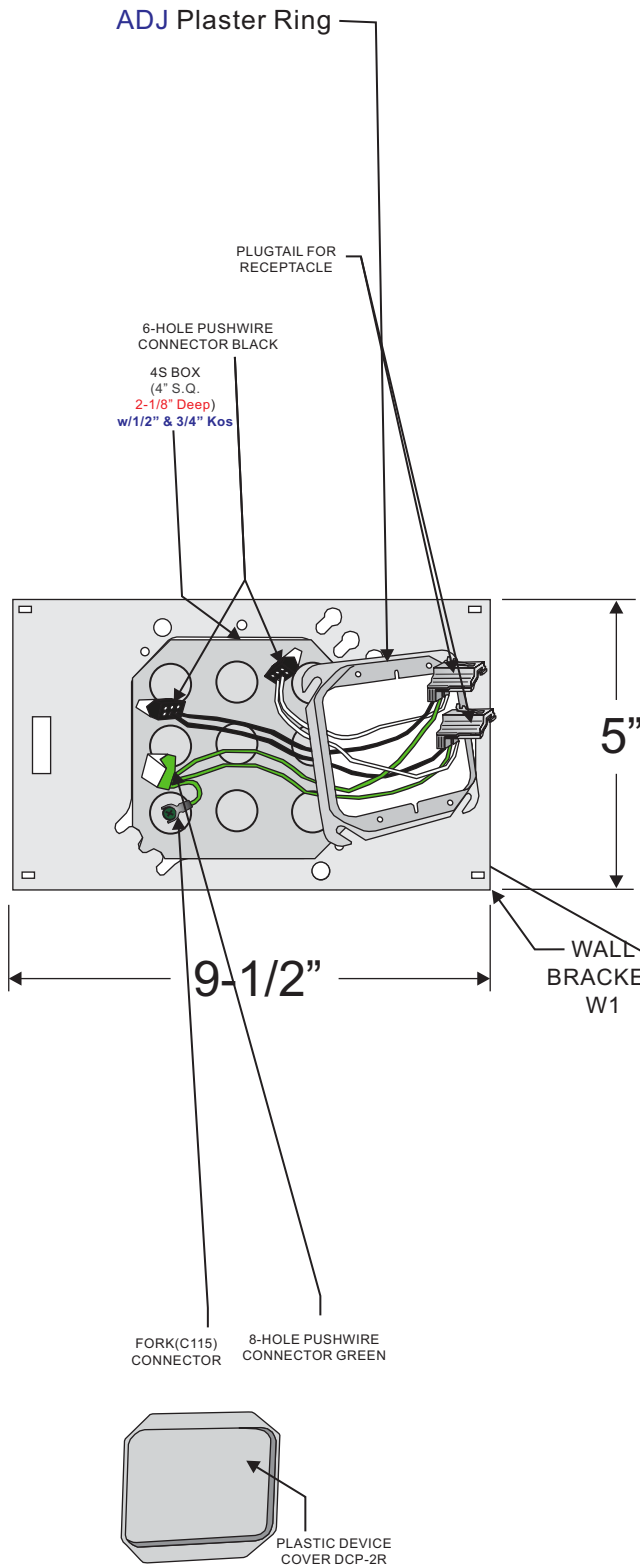

# EZE-Fab™ Prefabricated Assemblies

***Sold in Packs of 10***

AR250-600  
ADJUSTABLE  
BACK SUPPORT

***EZEW1-RRPTA***

EF000064

**Cablofil® Products**

8319 State Route 4.  
Mascoutah, IL 62258  
(618) 566-3244  
[www.legrand.us/cablofil](http://www.legrand.us/cablofil)