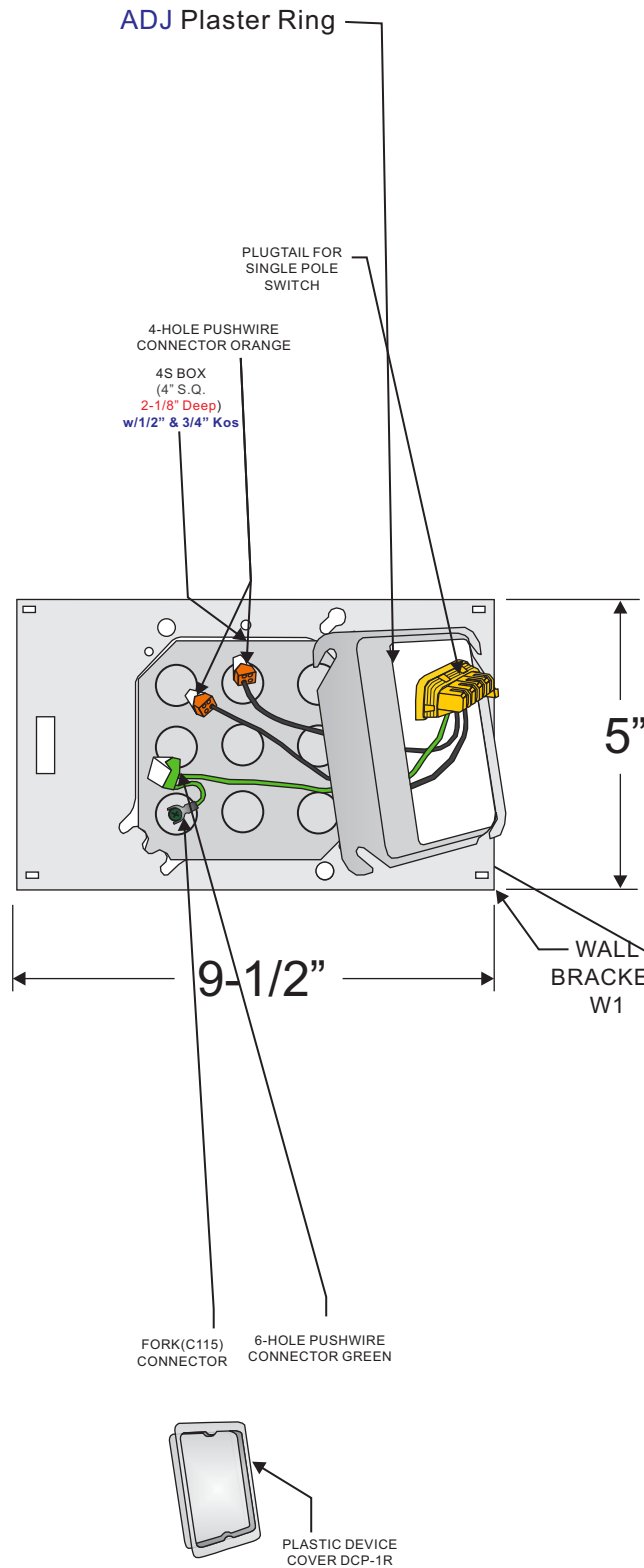

EZE-Fab™ Prefabricated Assemblies

Sold in Packs of 10

AR250-600
ADJUSTABLE
BACK SUPPORT

EZEW1-SPTA

EF000065

Cablofil® Products

8319 State Route 4.
Mascoutah, IL 62258
(618) 566-3244
www.legrand.us/cablofil