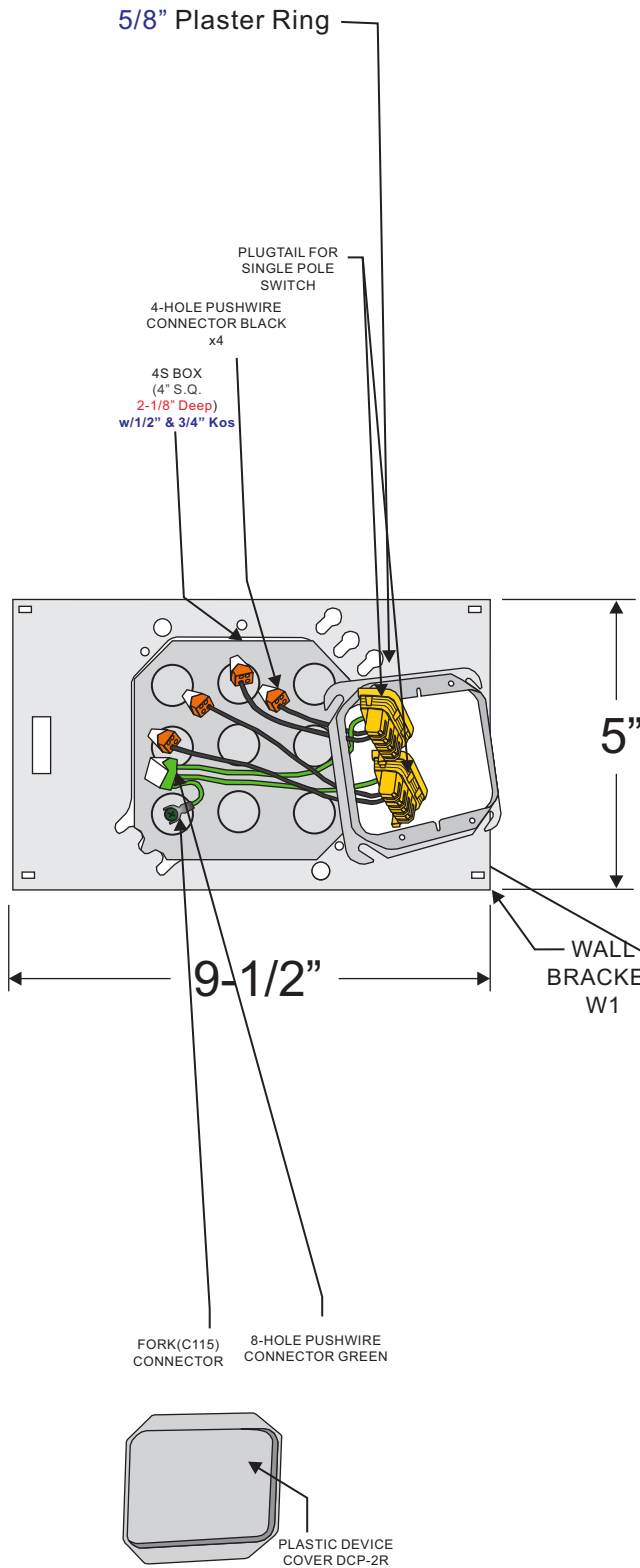

# EZE-Fab™ Prefabricated Assemblies

***Sold in Packs of 10***

AR250-600  
ADJUSTABLE  
BACK SUPPORT

***EZEW1-SSPT58***

EF000059

**Cablofil® Products**

8319 State Route 4.  
Mascoutah, IL 62258  
(618) 566-3244  
[www.legrand.us/cablofil](http://www.legrand.us/cablofil)