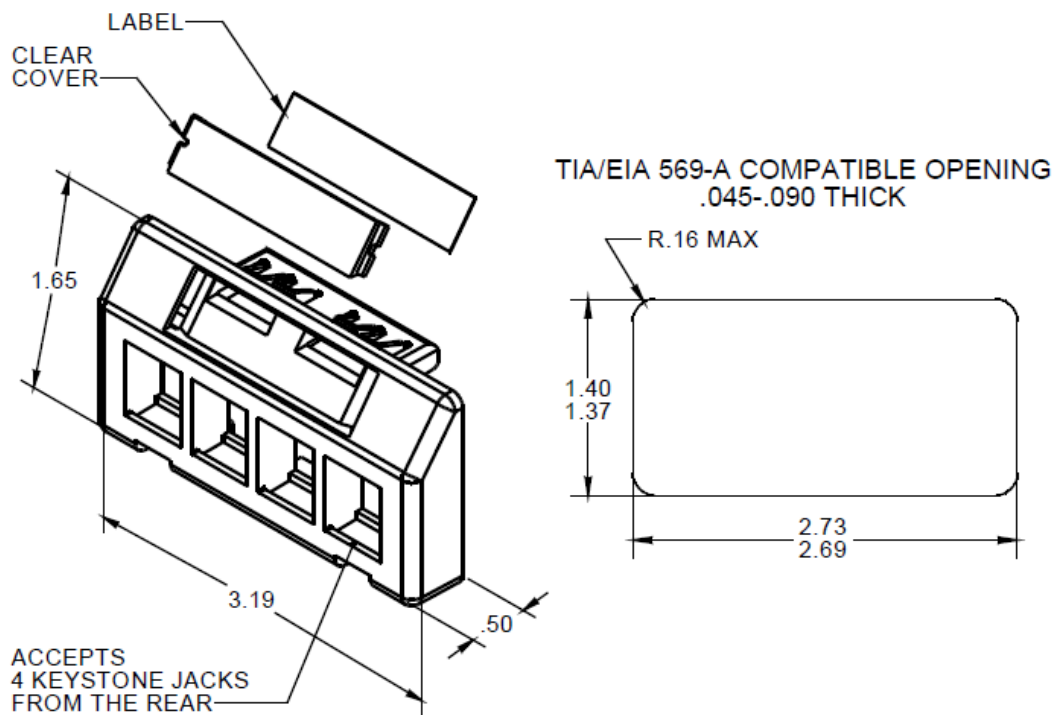

DATA SHEET

SPECIFICATIONS: 4-Port Keystone Furniture Plate

GENERAL INFO:

- Color: KSFURN4 - Fog White
  KSFURN4-88 - White
  KSFURN4-00 - Black
- Footprint: TechChoice
- Number Of Ports: 4
- UL Standards Tested: 1863
- Type: Plates and Boxes

CONSTRUCTION INFORMATION:

- Component 1: Plastic Furniture plate, 4 port
- Material 1: High Impact Thermoplastic PC 94V-0

DIMENSIONS:

- Depth (Metric): 12.7 mm
- Depth (US): 0.5 in
- Height (Metric): 41.9 mm
- Height (US): 1.65 in
- Width (Metric): 81.0 mm
- Width (US): 3.19 in

BUY AMERICAN ACT COMPLIANCE:

- Country Of Origin: TAIWAN
- Buy American Act Status: Trade Agreement Act Compliant

DIMENSIONS ARE IN INCHES

Legrand, North and Central America

60 Woodlawn Street
West Hartford, CT 06110
1.877.BY.LEGRAND (295.3472)
www.legrand.us