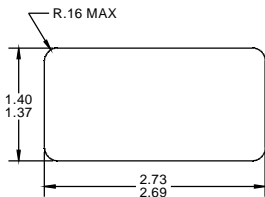

DIMENSIONS ARE IN INCHES

PART NUMBER	COLOR	-XX
KSFURN4	FOG WHITE	NONE
KSFURN4-00	BLACK	-00
KSFURN4-88	WHITE	-88

WWW.LEGRAND.US

TITLE

FURNITURE PLATE, 4PORT
KEYSTONE, 0.5 INCH DEEP, XX COLOR

	NAME	DATE	SIZE	CAD FILE	DWG NO	REV
DWN	DP	8/21/2018	A	KSFURN4XXC	KSFURN4-XX	00
CHK	KC	8/31/2018	SCALE	WEIGHT	SHEET	1 OF 1
APPR	JF	10/25/2018	1:1