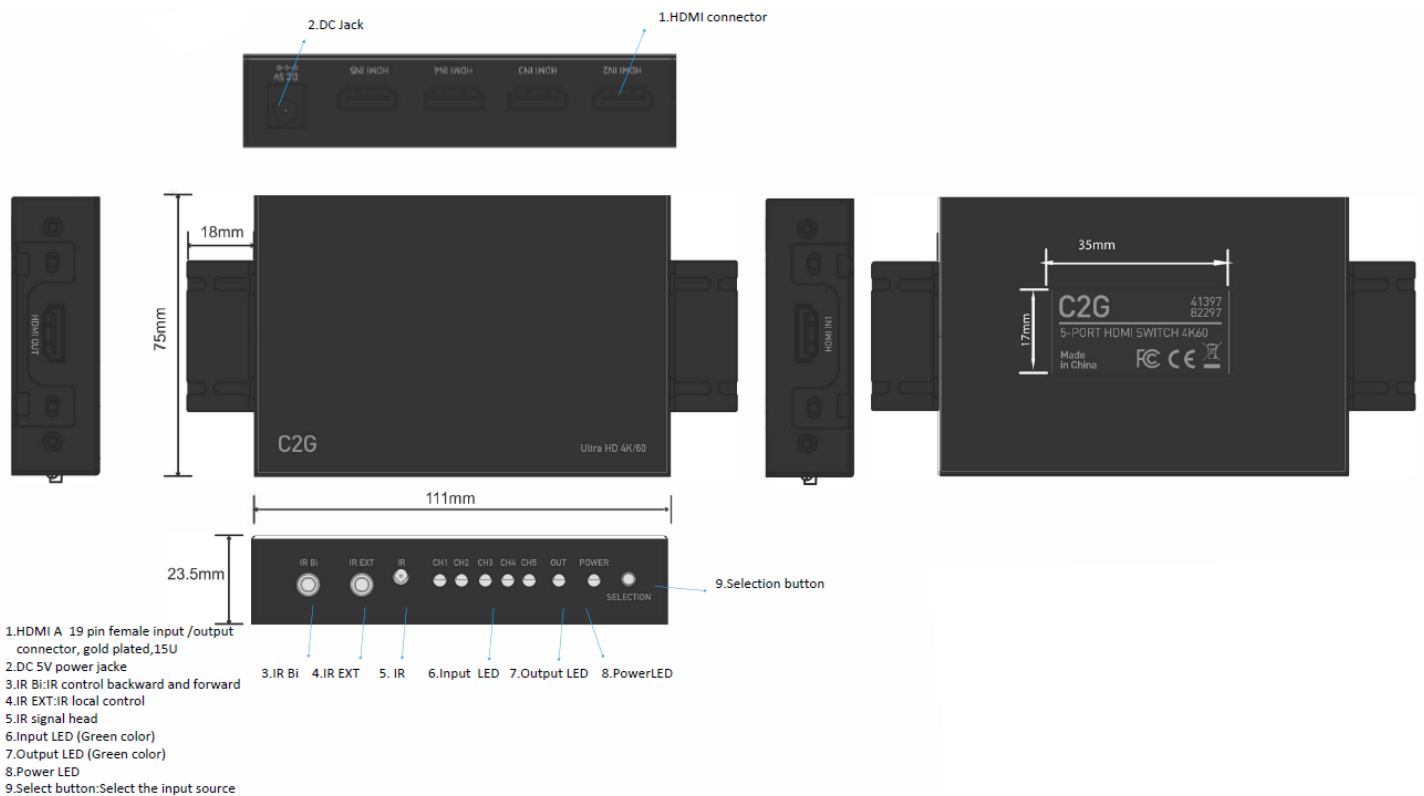

FEATURES

- Five inputs and one output
- Supports resolutions up 4K (3840 x 2160 at 60hz, 4:4:4)
- HDMI 2.0 standard
- HDCP 2.2 compliant
- Supports 3D and EDID management
- Remote control
- IR extension input
- 5V, 1.2A power supply

ITEM DESCRIPTION

41397

5-Port HDMI® Switch - 4K 60Hz

designed to be better.™

DATA SHEET

SPECIFICATIONS: 5-Port HDMI® Switch - 4K 60Hz

ELECTRICAL SPECIFICATIONS:

- Output Video: HDMI 2.0
- Power consumption: < 5W
- Power Supply: 5V DC
- Input HDMI signal: 1.2V p-p
- Input DDC signal: 5V p-p (TTL)
- Video Format Support: Up to 4Kx2K (3840 x 2160)
- Bandwidth: 18Gbps

PHYSICAL SPECIFICATIONS:

- Operating Temperature: -5 to +35°C
- Operating Temperature: 5 to 90% RH (no condensation)
- Switch Dimensions (HxWxL): 23.5 x 75 x 111mm
- DC Cord: 22AWG, 300V, L=1500+/-100MM
- DC Plug Dimensions: 5.0 x 2.1 x 10mm
- DC Adapter Block Dimensions: 56.5 x 40.96 x 29mm
- With interchangeable plug (US type or UK type)